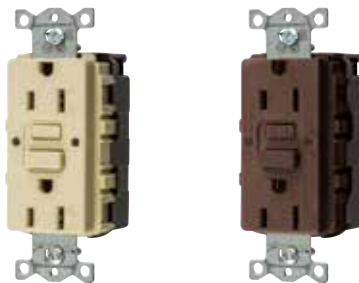

Features and Benefits

Heavy Duty Commercial Standard GFCI Receptacles

- Patented AUTOGUARD® self test technology includes disconnecting power to the receptacle if critical components are damaged and GFCI protection is lost
- Internal back wiring clamp and guide for quick and secure termination
- Night light option includes light sensor controls for automatic ON and OFF, custom dual lens for optimum light output

Standard

Rating	Color	Standard	Night Light Two LED Night Lights	Alarm	Assembled in USA	Blank Face Available in 20A Only	Standard 3-Pack Three Devices per Pack
	Black	GFRST15BK	GFRST15BKNL	GFRST15BKB	GFRST15BKU	—	—
	Brown	GFRST15	GFRST15NL	GFRST15B	GFRST15U	—	—
	Gray	GFRST15GY	GFRST15GYNL	GFRST15GYB	GFRST15GYU	—	—
	Ivory	GFRST15I	GFRST15INL	GFRST15IB	GFRST15IU	—	GFRST15I3
	Light Almond	GFRST15LA	GFRST15LANL	GFRST15LAB	GFRST15LAU	—	GFRST15LA3
	Red	GFRST15R	GFRST15RNL	GFRST15RB	GFRST15RU	—	—
	White	GFRST15W	GFRST15WNL	GFRST15WB	GFRST15WU	—	GFRST15W3
	Black	GFRST20BK	GFRST20BKNL	GFRST20BKB	GFRST20BKU	GFBFST20BK	—
	Brown	GFRST20	GFRST20NL	GFRST20B	GFRST20U	GFBFST20	—
	Gray	GFRST20GY	GFRST20GYNL	GFRST20GYB	GFRST20GYU	GFBFST20GY	—
	Ivory	GFRST20I	GFRST20INL	GFRST20IB	GFRST20IU	GFBFST20I	GFRST20I3
	Light Almond	GFRST20LA	GFRST20LANL	GFRST20LAB	GFRST20LAU	GFBFST20LA	GFRST20LA3
	Red	GFRST20R	GFRST20RNL	GFRST20RB	GFRST20RU	GFBFST20R	—
	White	GFRST20W	GFRST20WNL	GFRST20WB	GFRST20WU	GFBFST20W	GFRST20W3

SNAPConnect® Right Angle Pigtailed Terminal

Description	Type	Catalog Number
Clear right angle terminal with 6 inch leads, 600V, #12 AWG THHN/THWN-2, Polycarbonate housing material.	Solid	SNAP1RA
	Stranded	SNAP2RA
Same as above. Assembled in USA.	Solid	SNAP1RNA
	Stranded	SNAP2RNA
Clear right angle terminal with 6 inch leads #12 AWG THHN/THWN-2; Polycarbonate housing material with WAGO terminals.	Solid	SNAP1RAM2
	Stranded	SNAP2RAM2
Same as above. Assembled in USA.	Solid	SNAP1RNAM2
	Stranded	SNAP2RNAM2