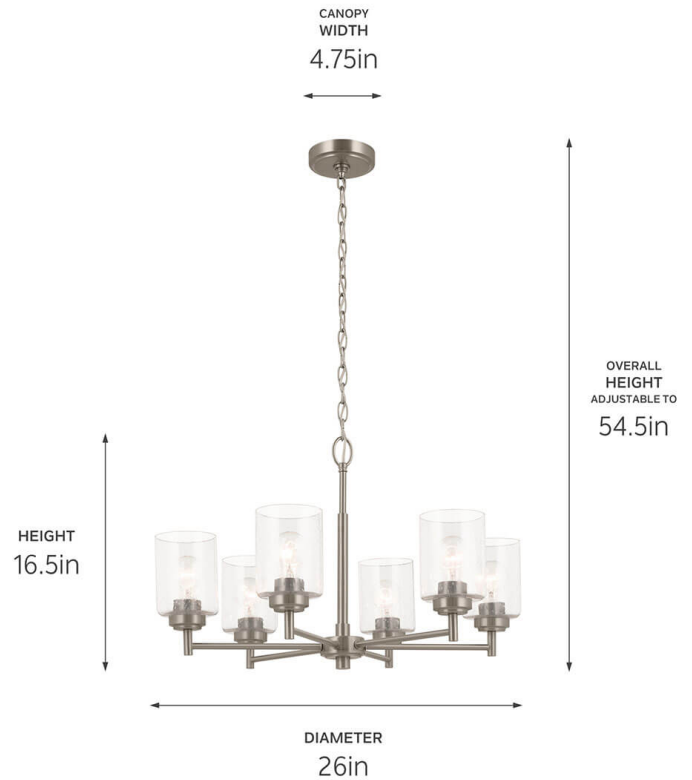

SPECIFICATIONS

Certifications/Qualifications

Prop65	No
Location Rating	Dry kichler.com/warranty

Dimensions

Height	16.5"
Overall Height	54.5"
Weight	9.5 LBS
Canopy Height	1"
Canopy Width	4.75"
Canopy Depth	4.75"
Chain/Stem Length	36"

Electrical

Input Voltage	120 V

Light Source

Light Source	Bulb
Lamp Included	Not Included
# Of Bulbs/LED Modules	6
Max Or Nominal Watt	75 W
Lamp Type	A19
Socket Type	E26 (Medium)
Dimmable	Yes
Dimmable Notes	Dimmable when used with dimmer switch (sold separately); when using LED bulbs, see bulb manufacturer dimming specifications.

Mounting/Installation

Interior/Exterior	Interior Product
Mounting Weight	9.5 LBS
Lead Wire Length	76
Wire Connectors	Wire Nuts

FIXTURE ATTRIBUTES

Housing/Glass

Primary Material	Steel
Shade Included	No
Shade Dimensions	4.27DIA x 5.59

Product/Ordering Information

SKU	52616NI
Finish	Brushed Nickel
UPC	783927038386

Finishes

- Black
- Bronze
- Brushed Nickel
- Natural Brass

ALSO IN THIS FAMILY