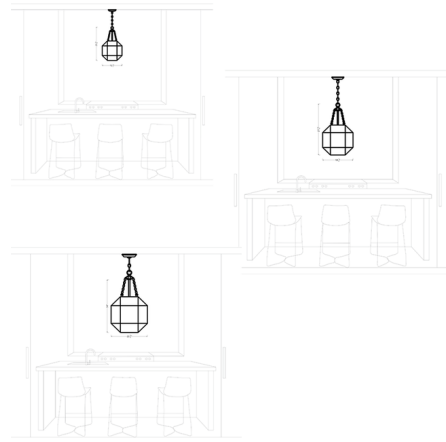

Description

The Morrison Pendant brings a clean tailored look to your interior space. The clean steel frame and geometric glass adds a decorative element to your room. Available with Incandescent or LED lamp options. LED option is Title 24 Compliant.

Shown in satin brass / clear

Specifications

COLOR Clear
BODY FINISH Satin Brass
WATTAGE 240W
DIMMER Standard 120V
DIMENSIONS 23.25"W x 34"H
BULB NOT INCLUDED 4 x B10/Candelabra (E12)/60W/120V Incandescent
COUNTRY OF ORIGIN China