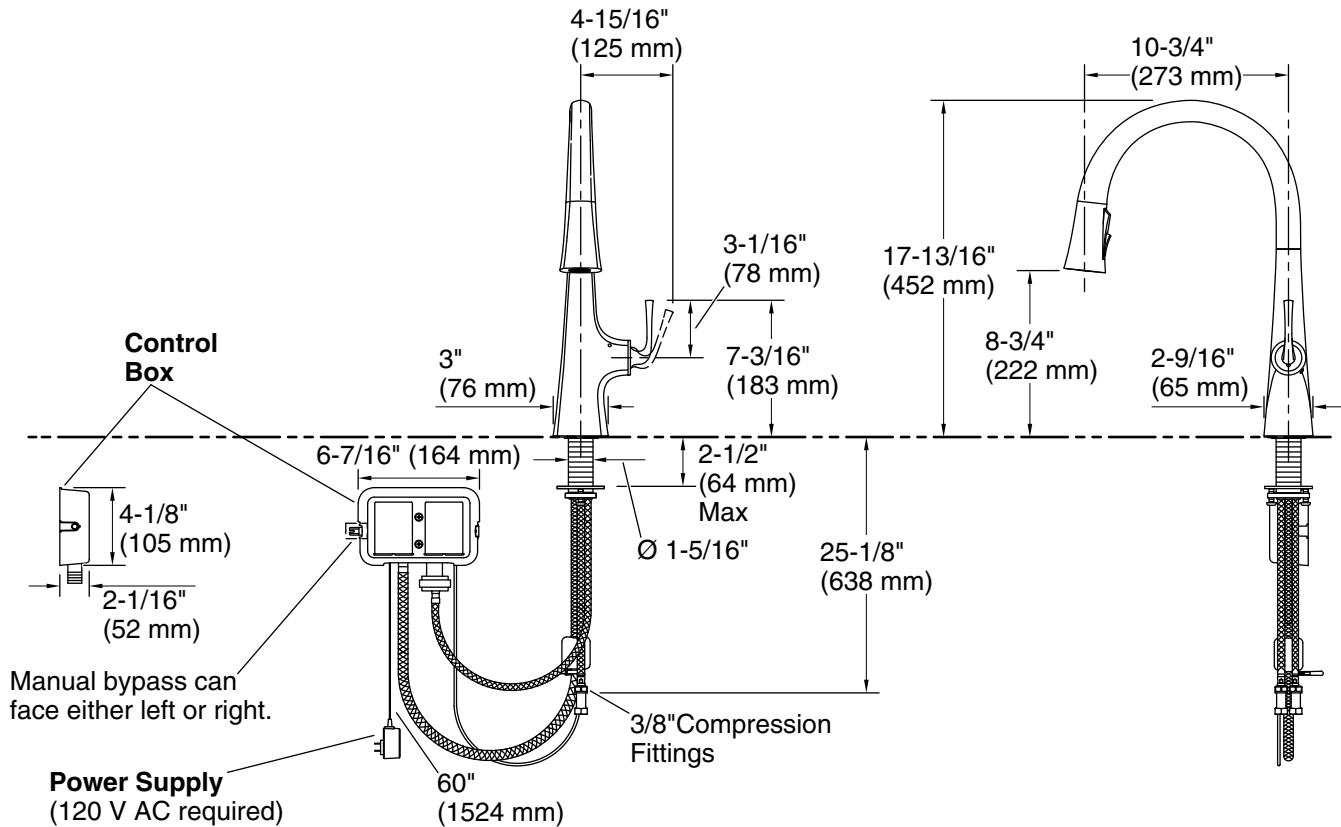

Installation

- Deck-mount
- Single-hole installation (three-hole escutcheon sold separately)
- Requires nonswitched undercounter outlet

Recommended Products/Accessories

K-22071 Three-hole kitchen faucet escutcheon

Required Electrical Service

One circuit required.

120 V, .15 A, 60 Hz

Technical Information

All product dimensions are nominal.

Power source: Plug - AC, included

Faucet flow rate: 1.5 gal/min (5.7 l/min)

Spout:

Spout reach: 10-3/4" (273 mm)

Notes

Install this product according to the installation instructions.

ADA compliant for faucet handles only

ADA, CSA B651 compliant when installed to the specific requirements of these regulations.