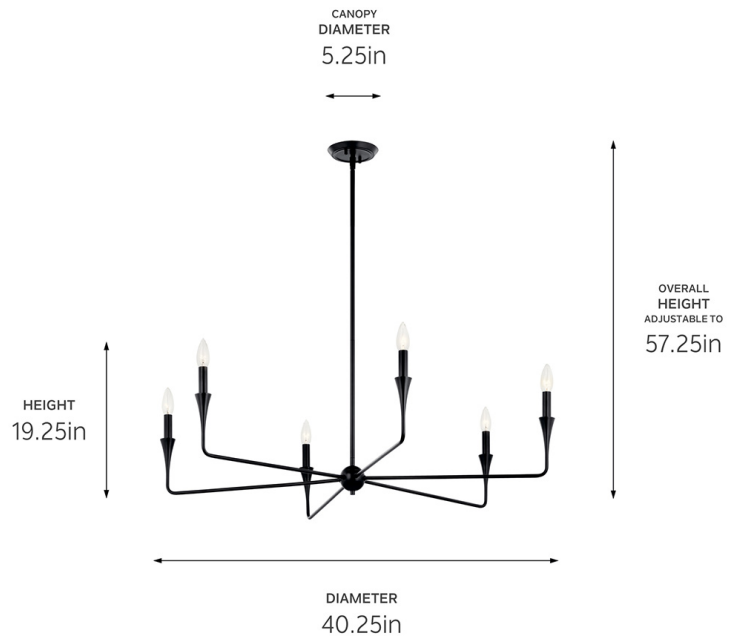

SPECIFICATIONS

Certifications/Qualifications

ADA Compliant	No
Prop65	No
Location Rating	Dry
	kichler.com/warranty

Dimensions

Height	19.25"
Overall Height	57.25"
Weight	6.16 LBS
Canopy Width	5.25"
Canopy Depth	0.75"

Electrical

Input Voltage	120 V

Light Source

Light Source	Bulb
Lamp Included	Not Included
# Of Bulbs/LED Modules	6
Max Or Nominal Watt	60 W
Lamp Type	B
Socket Type	E12 (Candelabra)
Dimmable	Yes

Mounting/Installation

Interior/Exterior	Interior Product
Mounting Weight	6.16 LBS
Lead Wire Length	144
Wire Connectors	Wire Nuts

FIXTURE ATTRIBUTES

Housing/Glass

Primary Material	Steel
Shade Included	No
Max Stem Tilt	90 °

Product/Ordering Information

SKU	52690BK
Finish	Black
UPC	783927046268

Finishes

- Black
- Champagne Bronze™
- Polished Nickel

ALSO IN THIS FAMILY

52691BK

52691CPZ

52691PN