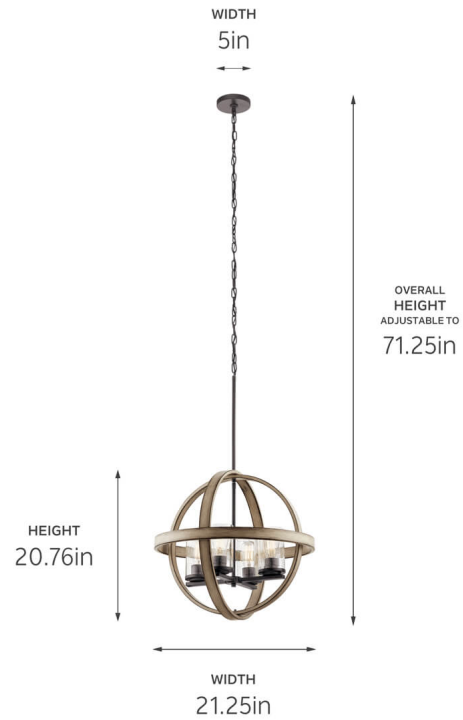

SPECIFICATIONS

Certifications/Qualifications

ADA Compliant	No
Prop65	No
DarkSky Approved	No
	kichler.com/warranty

Dimensions

Height	20.75"
Weight	16.61 LBS
Chain/Stem Length	48"

Light Source

# Of Bulbs/LED Modules	4
Socket Type	E26 (Medium)
Dimmable	No

Mounting/Installation

Interior/Exterior	Interior Product
Modular	No
Lead Wire Length	96

FIXTURE ATTRIBUTES

Housing/Glass

Primary Material	Steel
------------------	-------

Product/Ordering Information

SKU	34823A
Finish	Anvil Iron
UPC	737995003838

Finishes

 Anvil Iron | Distressed Antique Gray

ALSO IN THIS FAMILY