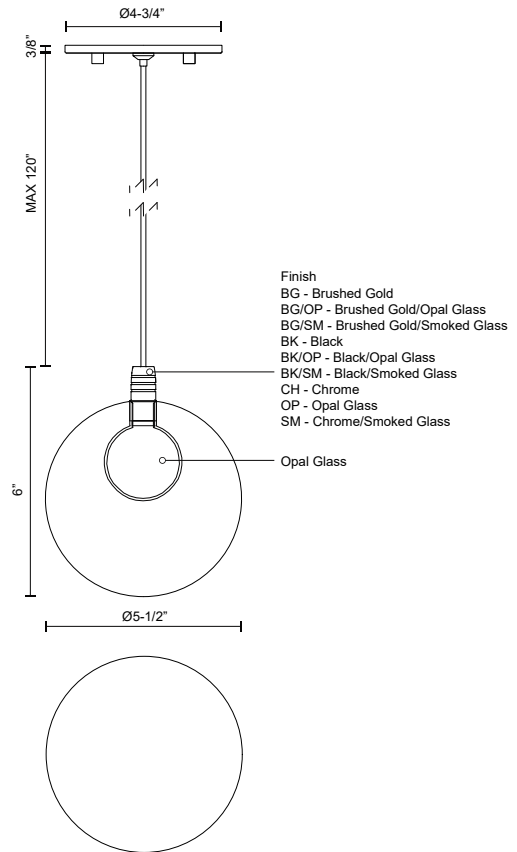

BOLLA
PD3106
PENDANTS

PROJECT

SPECIFICATION DETAILS

Fixture Dimensions	D5-1/2" x H6"
Light Source	AC LED Module
Wattage	3W
Total Lumens	220lm
Delivered Lumens	BG-186lm|BG/OP-186lm|BG/SM-133lm| BK-186lm| BK/OP-186lm|BK/SM-133lm| CH-175lm|OP-186lm| SM-133lm
Voltage	120V
Color Temperature	3000K
CRI (Ra)	90CRI
Optional Color Temps	2700K - 5000K Available, Minimum Order Quantities Apply
LED Rated Life	50,000 hours
Dimming	100% - 10%, ELV Dimmer (Not Included)
Shade Details	Smoked Glass Shade;
Glass Details	Clear Glass + Interior Opal Glass; Matte Opal Glass; Smoked Glass
Adjustable	Yes
Wire Length	120" Max
Wire Type	BG, BK, BG/OP, BK/OP, BG/SM, BK/SM - Black Wire; CH, OP, SM - Clear Wire;
Minimum Hang Height	9"
Sloped Ceiling Adaptable	Yes
Material	Steel + Glass
Location	Dry
Illumination Direction	Omni-directional
Canopy Dimensions	D4-3/4" x H3/8"
Paint Finish	BG01; BK01; CH01;

* For custom options, consult factory for details.

* For warranty information, please visit www.kuzcolighting.com/warranty

KUZCO

CANADA: 19054 28TH AVENUE - SURREY, BC V3Z 6M3

USA: 3035 E. LONE MOUNTAIN ROAD - LAS VEGAS, NV 89081

WWW.KUZCOLIGHTING.COM

© 2016 KUZCO LIGHTING. ALL RIGHTS RESERVED.

DESCRIPTION

The Bolla series blends modernity with bold statements. Choose between clear glass with a double wall design for sleek sophistication or opt for matte opal glass for a cloud-like, airy ambiance. With Bolla, make a statement that's both modern and unforgettable.

- Integrated LED with 3000K Warm White Color Temperature
- Designed for living room, dining room, foyer, bedroom, and beyond
- Modern, Contemporary Style with Decorative Details
- Installation hardware included
- Easy assembly instructions included in box
- Dimmable, see specs for detail

COMMENT