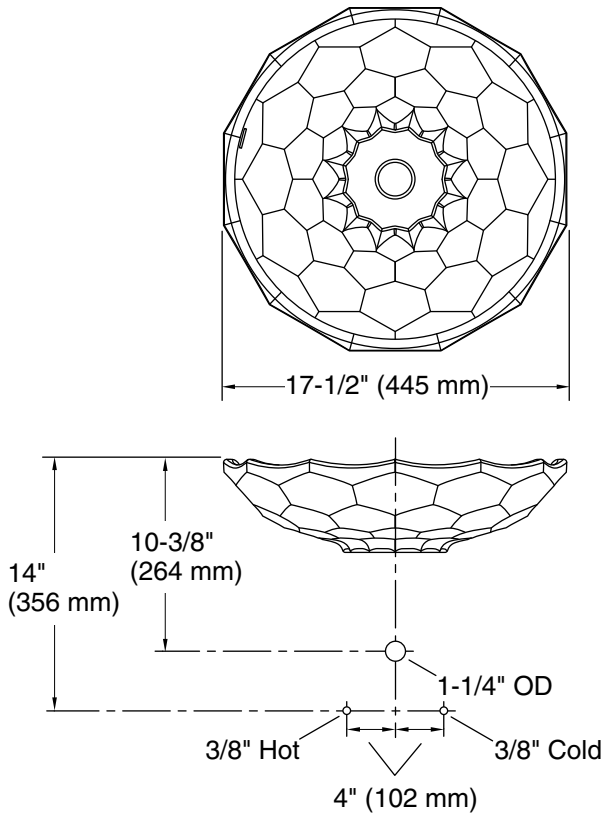

Features

- Generously sized basin with light-reflecting facets
- No faucet holes; requires wall- or counter-mount faucet
- Fits on a standard-size countertop and works with a range of faucet styles
- Allows flexible faucet and accessory installation

Technical Information

All product dimensions are nominal.

Basin configuration: Single Bowl

Bowl area (Only): Length: 15-7/8" (403 mm)
Width: 15-7/8" (403 mm)
Bowl depth: 4" (102 mm)
Water depth: 4" (102 mm)