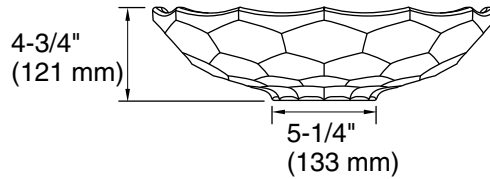

Technical Information

All product dimensions are nominal.

Basin configuration: Single Bowl

Bowl area (Only): Length: 15-7/8" (403 mm)
Width: 15-7/8" (403 mm)
Bowl depth: 4" (102 mm)
Water depth: 4" (102 mm)