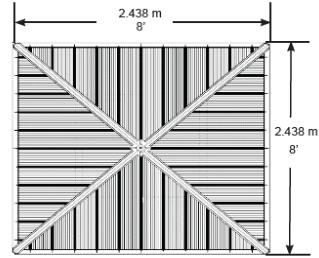

Yardistry Product Information Sheet

Unit Name 8 x 8 Meridian Gazebo
 Product # YM11827
 UPC 628222118275
 Set Up Dimensions 8' W x 8' L x 8'10"H
 Sold to Marketwide

Unique Features:

- 5 x 5 x 85" Posts
- Coffee Brown Aluminum Roofing
- Natural Cedar Stain
- Straight Gussets
- 5 year limited warranty on wood

1 year limited warranty on components

Instructions Available In:

- English
- French
- Spanish

Unit Information

Dimension from outside to outside of Posts	Dimension to center of Posts - for Footings	Dimension diagonally from post to post	Ground to bottom of beam	Slope of the Roof
7'3-3/16" W x 7' 3 3/16"L	9' 6 1/4"	9'1-1/4"	80"	21°

Carton & Skid Information

	Product #	UPC	Outside Box Dimensions			Box Weight		Tie	High
			L"	W"	H"	(lbs)	(ft³)		
Box 1	YP11827	628222118275	88 3/4	29 3/8	4 3/4	156	7.166	1	4
Box 2	YP11828		88 3/4	29 3/8	5 1/2	128	8.298	1	4
Pallet			88 3/4	29 3/8	4 1/4	100			
						384	17.464		