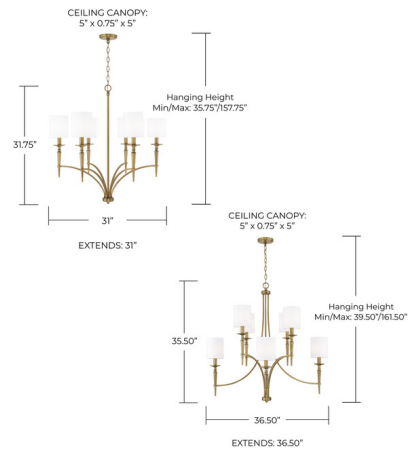

### Specifications

COLOR . . . . . White Fabric  
 BODY FINISH . . . . . Aged Brass  
 WATTAGE . . . . . 360W  
 DIMMER . . . . . Standard 120V  
 DIMENSIONS . . . . . 31"W x 31.75"H  
 BULB NOT INCLUDED . . . . . 6 x B10/Candelabra (E12)/60W/120V Incandescent  
 OTHER BULB OPTIONS . . . . . 6 x B10/Candelabra (E12)/120V LED  
 COUNTRY OF ORIGIN . . . . . China

### Technical Information

PRODUCT DIMENSIONS . . . . . Canopy: Round, 5"L x 5"W x 0.75"H

Shown in aged brass / white fabric

CLICK TO VIEW PRODUCT

Notes: