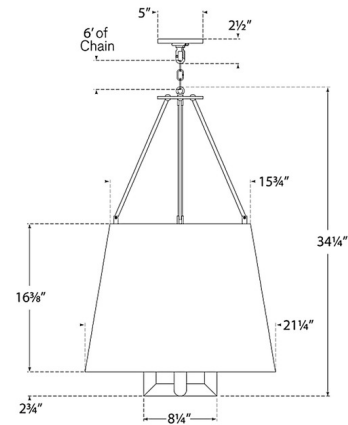

CLICK TO VIEW PRODUCT

Notes: