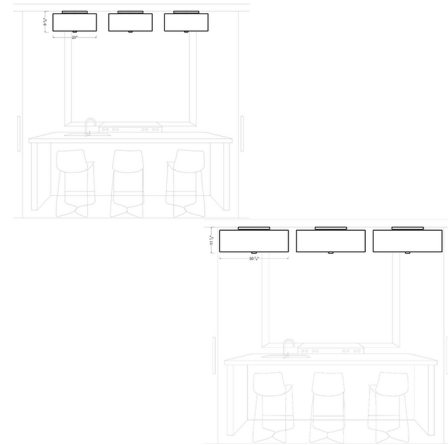

By Visual Comfort Studio

Description

The Lennon Semi Flush Ceiling Light features a Sunset Gold finish with a Cream linen shade, a Satin Nickel finish with a White shantung linen shade, or an Oil Rubbed Bronze finish with an Ivory linen shade. Two sizes available. 75 watt max 120 volt medium base bulbs are required, but not included. Small: 20 inch width x 9.5 inch height. Large: 30.25 inch width x 11.5 inch height. ETL listed.

Shown in oil rubbed bronze

Specifications

COLOR	N/A
BODY FINISH	Oil Rubbed Bronze
WATTAGE	159W
DIMMER	Standard 120V
DIMENSIONS	20"W x 9.5"H
BULB NOT INCLUDED	3 x A19/Medium (E26)/53W/120V Incandescent
COUNTRY OF ORIGIN	China