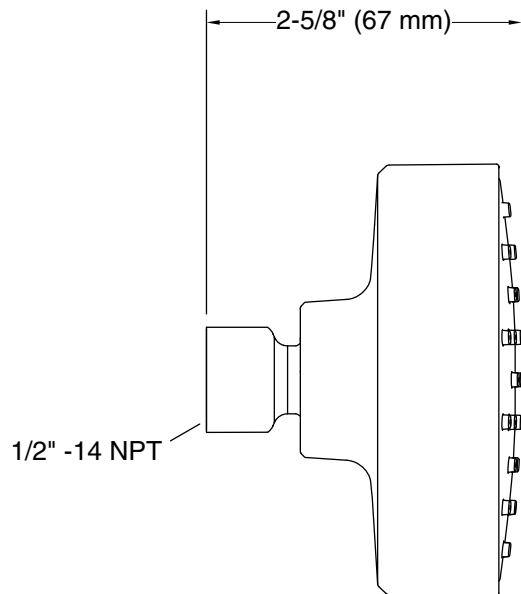

Features

- Showerhead features contemporary design
- 1.5 gpm (5.7 lpm) showerhead flow rate
- Spray nozzles cover full area of 3-9/16" (90 mm) sprayhead
- Full coverage spray produces an encompassing spray ideal for everyday use
- MasterClean™ sprayface features an easy-to-clean surface that withstands mineral buildup and maximizes spray performance
- This product can help a building earn Water Efficiency points in LEED® Green Building Rating System

Material

- KOHLER finishes resist corrosion and tarnishing

Installation

- Shower arm and flange sold separately
- Wall-mount
- 1/2" -14 NPT connection

Recommended Products/Accessories

- K-7395 Shower Arm and Flange
- K-7397 Shower Arm and Flange

Technical Information

All product dimensions are nominal.

Spout:

Shower/Rainhead rated max flow: 1.5 gal/min (5.7 l/min)

Notes

Install this product according to the installation instructions.