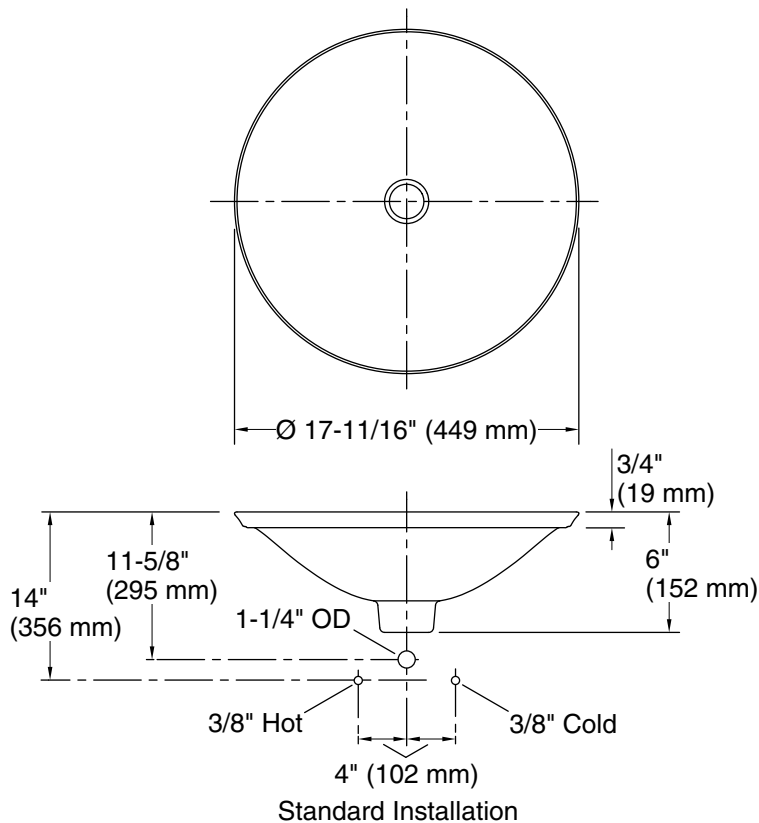

Technical Information

All product dimensions are nominal.

Basin configuration:	Single Bowl
Basin area (Only):	Length: 17-1/4" (437 mm) Width: 17-1/4" (437 mm) Bowl depth: 4" (102 mm) Water depth: 4" (102 mm)
With overflow:	No
Template:	1242827, required, included