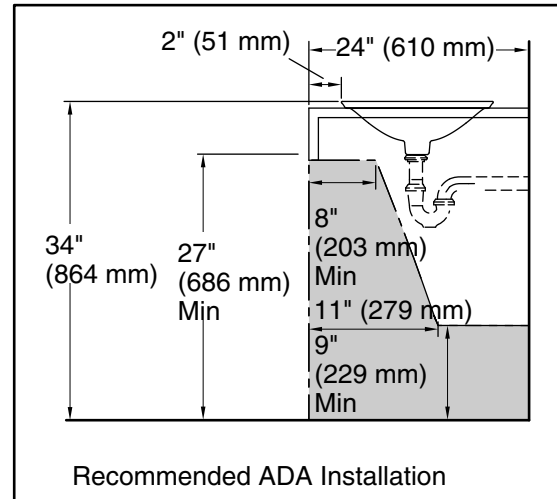

Technical Information

All product dimensions are nominal.

Basin configuration:	Single Bowl
Basin area (Only):	Length: 17-1/4" (437 mm) Width: 17-1/4" (437 mm) Bowl depth: 4" (102 mm) Water depth: 4" (102 mm)
With overflow:	No
Template:	1242827, required, included