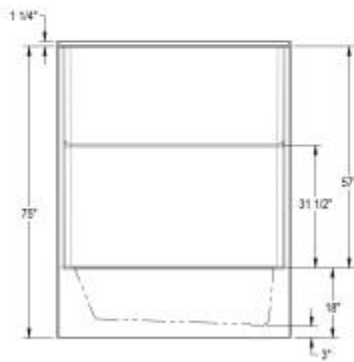

Icon TS6030X AFR Acrylx Alcove One-Piece Tub Shower

Model number:

TS6030XR-WH

Dimensions: 60" x 31.25" x 76.25"

Installation: Alcove

Material: AcryIX™

Dimensions

60 x 31 1/4 x 76 1/4 In.
(1524 x 794 x 1937 mm)

Weight

128 lbs - 58 kg

Deep Sump Height

10.625 In. - 270 mm

Drain location:

Left

Right