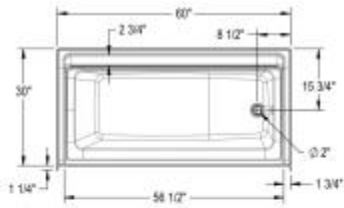

Icon TS6030X AFR Acrylx Alcove One-Piece Tub Shower

Model number:

TS6030XR-WH

Dimensions: 60" x 31.25" x 76.25"

Installation: Alcove

Material: AcryIX™

Dimensions

60 x 31 1/4 x 76 1/4 In.
(1524 x 794 x 1937 mm)

Weight

128 lbs - 58 kg

Deep Sump Height

10.625 In. - 270 mm

Drain location:

Left

Right