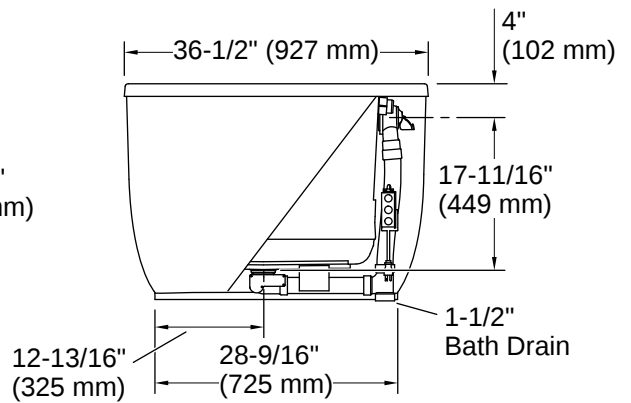

Installation

- Center drain
- Freestanding
- PureFlo drains are not recommended for a deck-mount faucet installation
- Remote blower motor installation required (relocation kit is included)

Installation Notes

Install this product according to the installation instructions.

Measure your actual product for rough-in details.

The hot water supply should be 70% of the capacity of the bath or greater. Installations will vary.

This bath is designed for freestanding installation only.

If installing a rim-mount faucet, make sure there is no interference above or below the deck before drilling any holes.