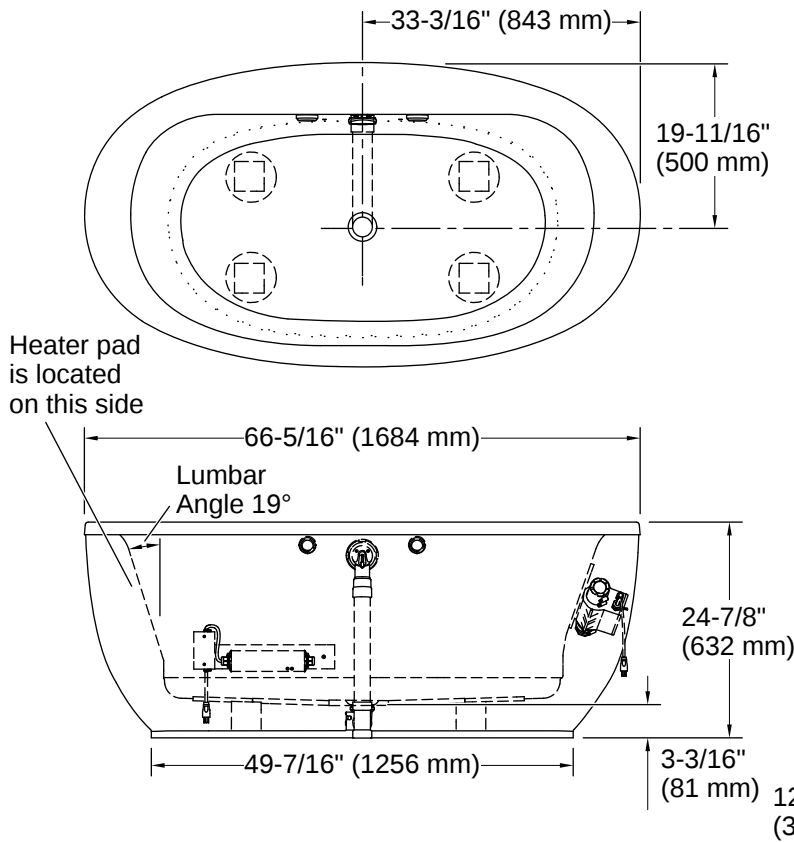

No change in measurements if connected with drain illustrated. (K-T37391-CP)