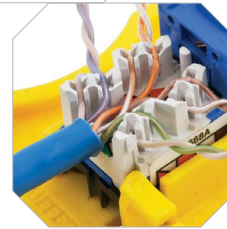

Performance

Front to back contact structure provides enhanced NEXT performance and optimum balance.

Labor Savings
Exclusive 1-Punch Tool terminates within seconds.

Universal Wiring

Two distinct labels eliminate wiring confusion, T568B or T568A.

IDC Lacing

IDC towers have a blade feature to assist pair splitting during termination.

Specifications

- Mating cycles: 2500
- Manufacturing: 100% factory tested

Standards

- TIA-568-C.2 Category 6 component
- IEC 60603-7-4 Category 6 component
- Qualified to 150% of IEEE 802.3bt current level
- IEEE 802.3an 10GBASE-T
- UL Plenum rated