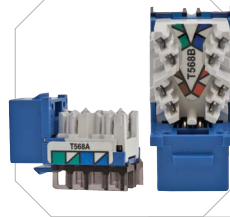

Performance

Front to back contact structure provides enhanced NEXT performance and optimum balance.

Labor Savings
Exclusive 1-Punch Tool terminates within seconds.

Universal Wiring

Two distinct labels eliminate wiring confusion, T568B or T568A.

IDC Lacing

IDC towers have a blade feature to assist pair splitting during termination.

Specifications

- Mating cycles: 2500
- Manufacturing: 100% factory tested

Standards

- TIA-568-C.2 Category 6 component
- IEC 60603-7-4 Category 6 component
- Qualified to 150% of IEEE 802.3bt current level
- IEEE 802.3an 10GBASE-T
- UL Plenum rated