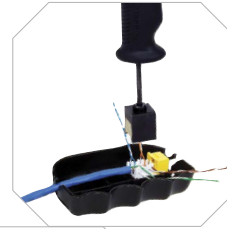

Performance

Front to back contact structure provides enhanced NEXT performance and optimum balance.

Labor Savings
Exclusive 1-Punch Tool terminates within seconds.

Universal Wiring

Two distinct labels eliminate wiring confusion, T568B or T568A.

IDC Lacing

IDC towers have a blade feature to assist pair splitting during termination.

Specifications

- Mating cycles: 2500
- Manufacturing: 100% factory tested

Standards

- TIA-568-C.2 Category 6 component
- IEC 60603-7-4 Category 6 component
- Qualified to 150% of IEEE 802.3bt current level
- IEEE 802.3an 10GBASE-T
- UL Plenum rated