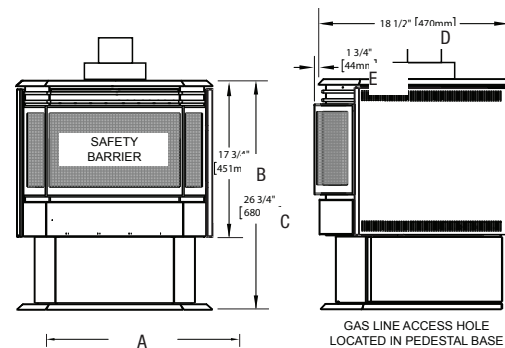

Competitive Advantages

- Electronic Ignition with battery back-up
- 85% Steady State maximum efficiency.
- 100% SAFE GUARD™ automatic gas shut off for your peace of mind
- Approved for bedroom, bathroom, sitting room and mobile home installations

Features and Benefits

- 260 sq. in. viewing area
- Includes heat activated variable speed blower
- Easy clean hinged door
- Exclusive PHAZER™ log set with traditional glowing charcoal embers
- Metallic black accent bar, ornamental inset and trivet come standard Door available in metallic black, satin chrome plated or 24 Karat gold plated finishes.
- Optional B-vent adapter kit available
- Optional remote with digital read out

CDVS280	
BTU's (Input)	30,000
Venting	Top* 4" & 7"
Minimum Clearances to Combustibles	
Corner	1"
Rear	2"
Sides	7"
Glass Type	Ceramic
Glass Size	
Height	11 3/8"
Width	24 31/2"
Efficiencies	
AFUE	65%
Steady State	85%
Mobile Home Certified	Yes

*Finishing flange depth (The finishing flange defines the perimeter of the fireplace opening). Framing or finishing materials must NEVER encroach inside the finishing flange.

	A	B	C	D	E
CDVS280	22 1/2"	17 3/4"	26 3/4"	18 1/2"	1 3/4"