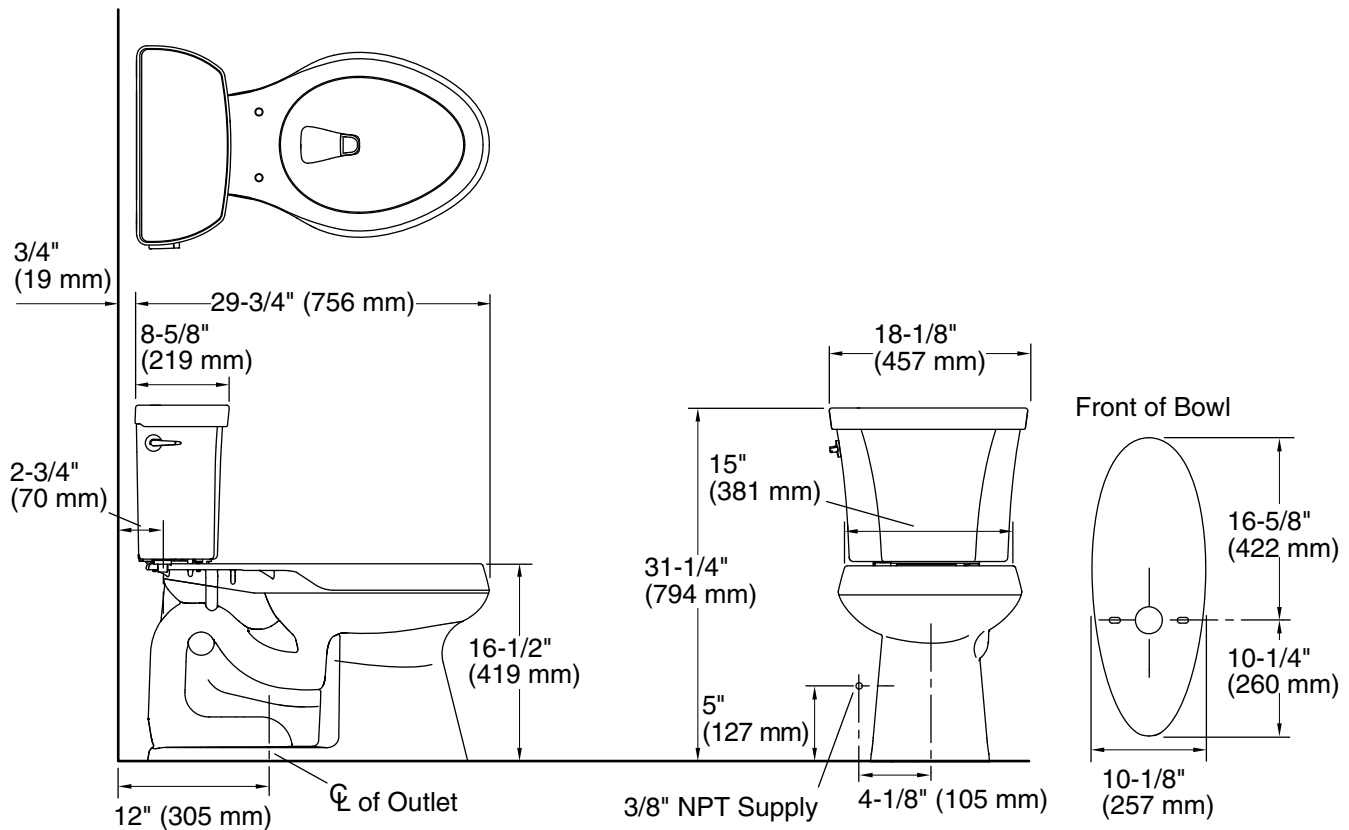

Features

- Two-piece design
- Elongated bowl offers added room and comfort
- Comfort Height® feature offers chair-height seating that makes sitting down and standing up easier for most adults
- Left-hand nested trip lever offers a choice of 1.1 or 1.6 gallons per flush (gpf)
- 2-1/8" (54 mm) fully glazed trapway
- Combination consists of the K-4199 bowl and the K-4458 tank
- Dual-flush technology allows you to choose between a full or partial flush
- Eligible for consumer rebates in some municipalities

Installation

- Seat sold separately
- Standard 12" (305 mm) rough-in
- Three-bolt quick-connect installation

Recommended Products/Accessories

K-5420 Low-Profile Bolt Caps
K-9237 Dual-flush Trip Lever
1023457 Wax Ring/Hardware Kit
1265114 Connector Hose
K-23726 Drain treatment
K-4636-RL Cachet® ReadyLatch® Quiet-Close™ elongated toilet seat

Included Components

K-4458 Toilet tank, dual-flush
K-9237 Dual-flush Trip Lever
K-44199 Elongated toilet bowl

ADA CSA B651 OBC

Codes/Standards

ASME A112.19.2/CSA B45.1
EPA WaterSense®
ADA
ICC/ANSI A117.1
CSA B651
OBC

Technical Information

All product dimensions are nominal.

Toilet type:	Floor-mount
Waste Outlet:	Floor
Bowl shape:	Elongated
Flush type:	Class Five
Trap passageway:	2-1/8" (54 mm)
Water surface size:	11-3/8" x 8" (289 mm x 203 mm)
Rim to water surface:	5-3/8" (137 mm)
Rough-in:	12" (305 mm)
Seat-mounting holes:	5-1/2" (140 mm)