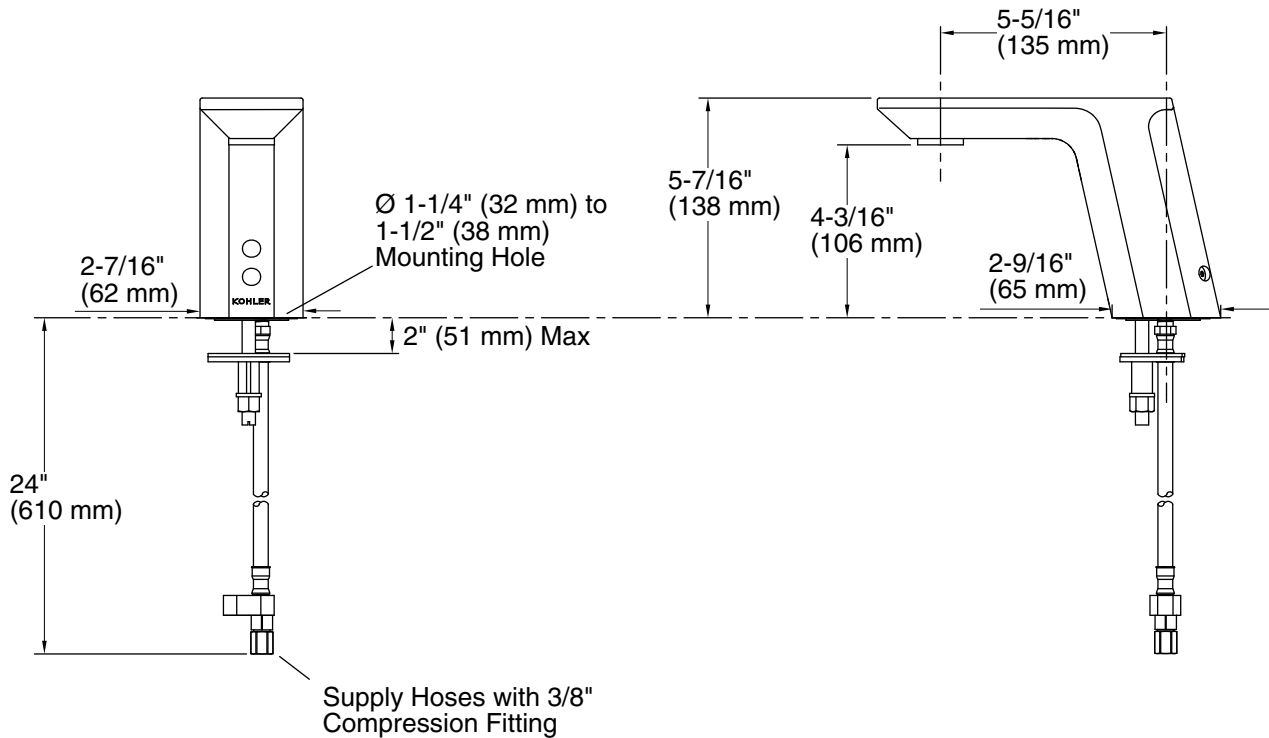

Technical Information

All product dimensions are nominal.

Power source: Battery - DC, included

Faucet flow rate: 0.5 gal/min (1.9 l/min)

Spout:

Spout reach: $5\text{-}5/16\text{'' (135 mm)}$

Notes

Install this product according to the installation guide.

A $1\text{-}1/4\text{'' (32 mm)}$ minimum to $1\text{-}1/2\text{'' (38 mm)}$ maximum diameter mounting hole is required.

The minimum distance between the back of the faucet spout and the wall must be $1\text{-}3/4\text{'' (44 mm)}$. This will allow proper clearance for setscrew access.

The maximum distance between the bathroom sink basin edge to the base of the faucet spout must be $1\text{-}3/4\text{'' (44 mm)}$.

The maximum height of the lip basin should be $3/4\text{'' (19 mm)}$.

Product includes rosebud spray aerator. Other aerator styles are available.

ADA, OBC, CSA B651 compliant when installed to the specific requirements of these regulations.