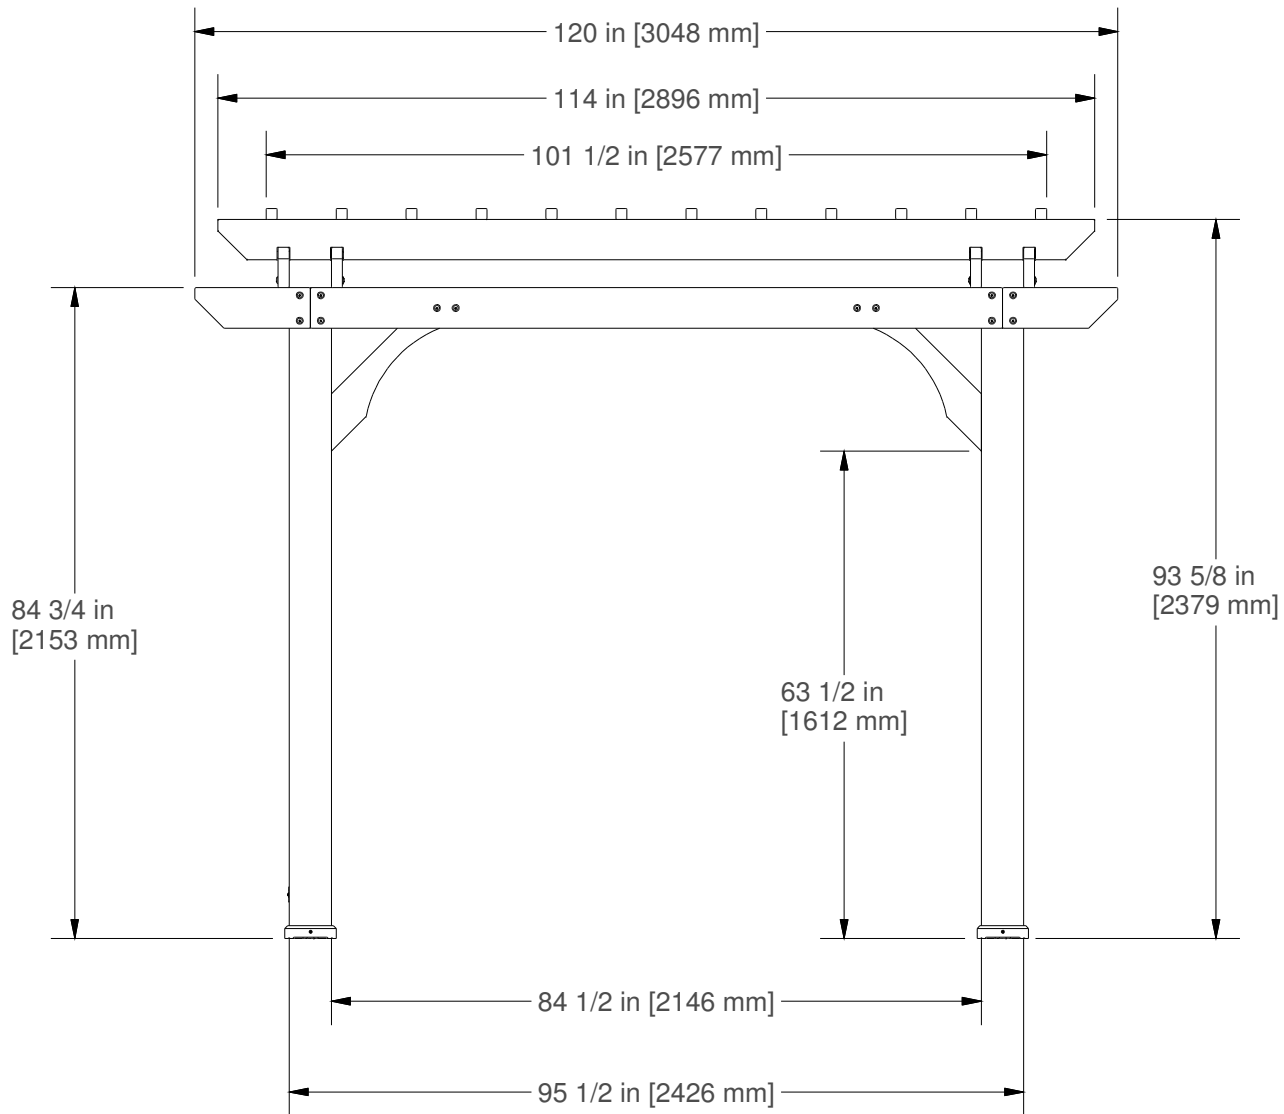

Part Number  
**1802513B 14x10 PERGOLA FOOTPRINT**

Sheet  
1 OF 4

<small>DRAWN BY</small> wsmalley	<small>DESCRIPTION</small> PERGOLA	
<small>DATE</small> 6/27/2023	<small>PART NUMBER</small> 1802513B 14x10 PERGOLA FOOTPRINT	<small>REV</small>

<small>DRAWN BY</small> wsmalley	<small>DESCRIPTION</small> PERGOLA	<small>REV</small>
<small>DATE</small> 6/27/2023	<small>PART NUMBER</small> 1802513B 14x10 PERGOLA FOOTPRINT	

Part Number  
**1802513B 14x10 PERGOLA FOOTPRINT**

Sheet  
3 OF 4

DRAWN BY	DESCRIPTION	REV
wsmalley	PERGOLA	
DATE	PART NUMBER	
6/27/2023	1802513B 14x10 PERGOLA FOOTPRINT	

Part Number  
**1802513B 14x10 PERGOLA FOOTPRINT**

Sheet  
4 OF 4

<small>DRAWN BY</small> wsmalley	<small>DESCRIPTION</small> PERGOLA	<small>REV</small>
<small>DATE</small> 6/27/2023	<small>PART NUMBER</small> 1802513B 14x10 PERGOLA FOOTPRINT	