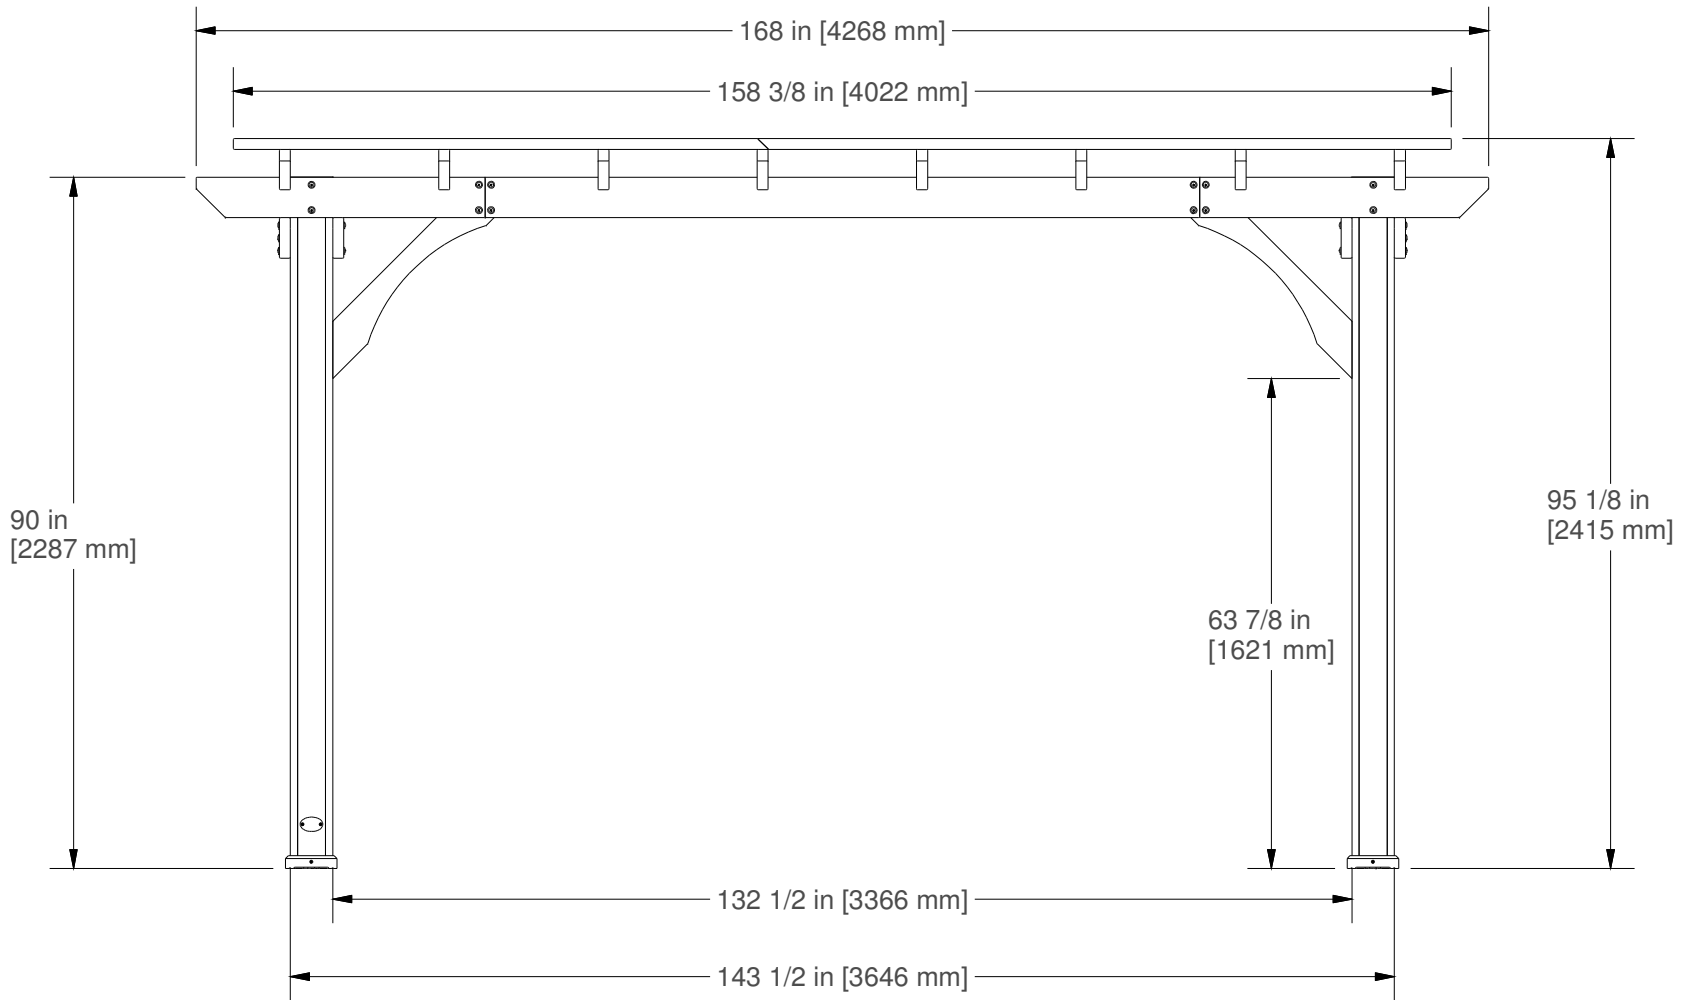

Part Number  
**1802513B 14x10 PERGOLA FOOTPRINT**

Sheet  
1 OF 4

<small>DRAWN BY</small> wsmalley	<small>DESCRIPTION</small> PERGOLA	
<small>DATE</small> 6/27/2023	<small>PART NUMBER</small> 1802513B 14x10 PERGOLA FOOTPRINT	<small>REV</small>

<small>DRAWN BY</small> wsmalley	<small>DESCRIPTION</small> PERGOLA	<small>REV</small>
<small>DATE</small> 6/27/2023	<small>PART NUMBER</small> 1802513B 14x10 PERGOLA FOOTPRINT	

Part Number  
**1802513B 14x10 PERGOLA FOOTPRINT**

Sheet  
3 OF 4

DRAWN BY	DESCRIPTION	REV
wsmalley	PERGOLA	
DATE	PART NUMBER	
6/27/2023	1802513B 14x10 PERGOLA FOOTPRINT	

Part Number  
**1802513B 14x10 PERGOLA FOOTPRINT**

Sheet  
4 OF 4

<small>DRAWN BY</small> wsmalley	<small>DESCRIPTION</small> PERGOLA	<small>REV</small>
<small>DATE</small> 6/27/2023	<small>PART NUMBER</small> 1802513B 14x10 PERGOLA FOOTPRINT	