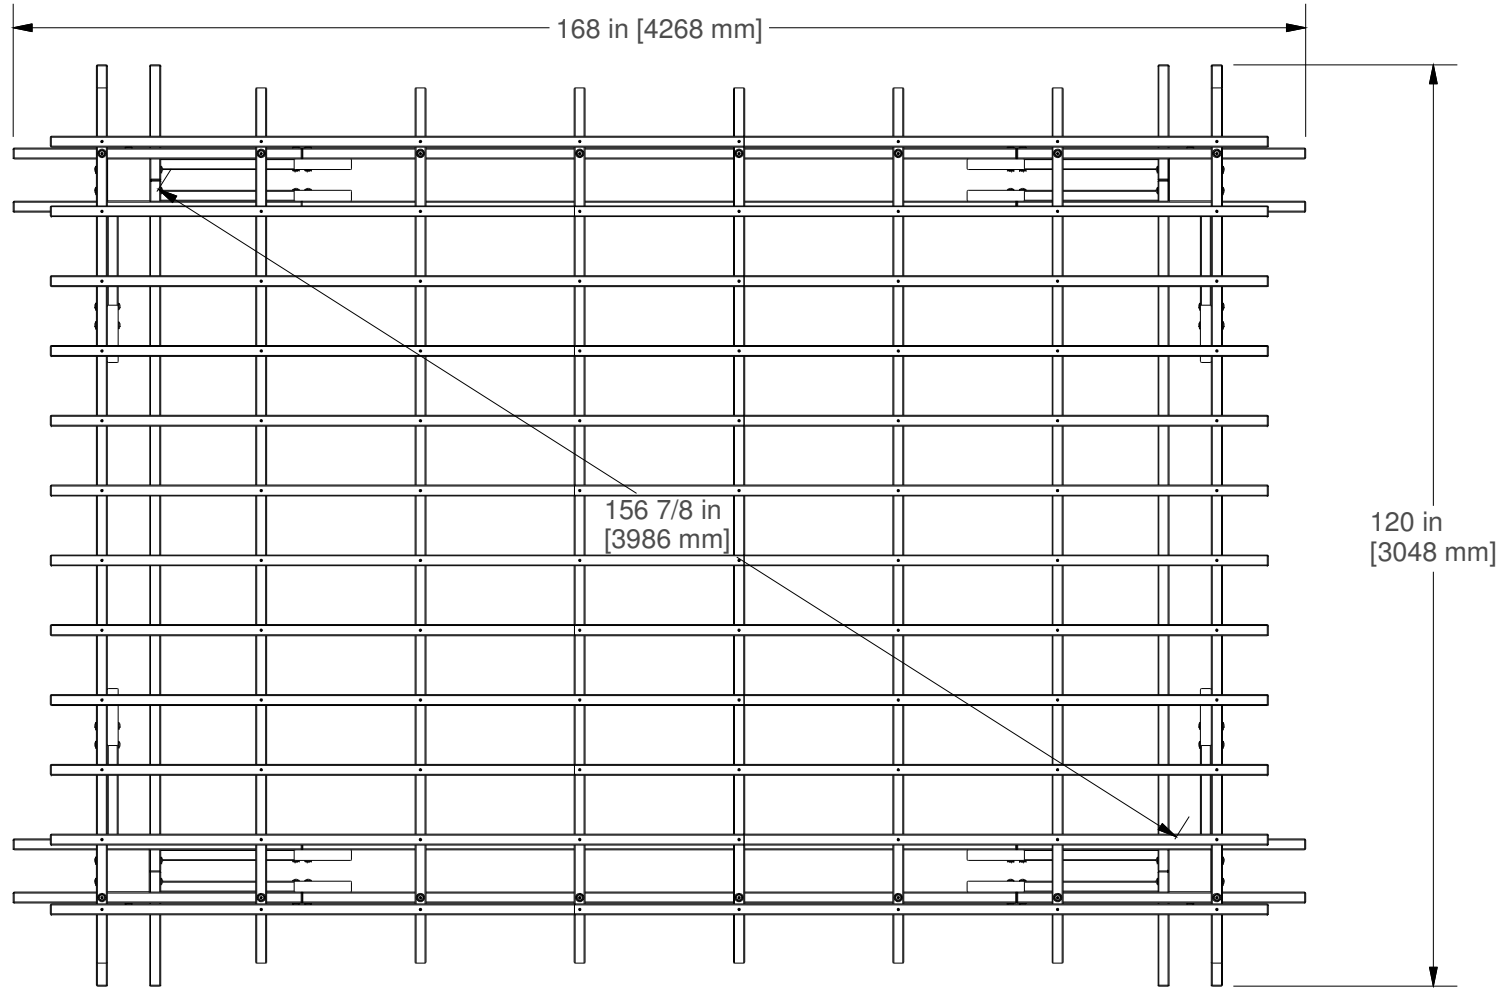

Part Number  
**1802513B 14x10 PERGOLA FOOTPRINT**

Sheet  
1 OF 4

<small>DRAWN BY</small> wsmalley	<small>DESCRIPTION</small> PERGOLA	
<small>DATE</small> 6/27/2023	<small>PART NUMBER</small> 1802513B 14x10 PERGOLA FOOTPRINT	<small>REV</small>

<small>DRAWN BY</small> wsmalley	<small>DESCRIPTION</small> PERGOLA	<small>REV</small>
<small>DATE</small> 6/27/2023	<small>PART NUMBER</small> 1802513B 14x10 PERGOLA FOOTPRINT	

Part Number  
**1802513B 14x10 PERGOLA FOOTPRINT**

Sheet  
3 OF 4

DRAWN BY	DESCRIPTION	REV
wsmalley	PERGOLA	
DATE	PART NUMBER	
6/27/2023	1802513B 14x10 PERGOLA FOOTPRINT	

Part Number  
**1802513B 14x10 PERGOLA FOOTPRINT**

Sheet  
4 OF 4

<small>DRAWN BY</small> wsmalley	<small>DESCRIPTION</small> PERGOLA	<small>REV</small>
<small>DATE</small> 6/27/2023	<small>PART NUMBER</small> 1802513B 14x10 PERGOLA FOOTPRINT	