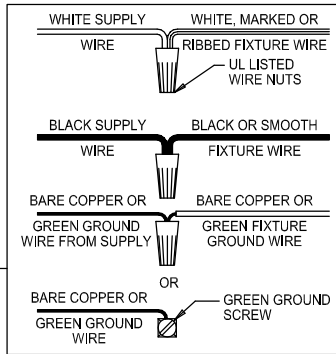

CAUTION: Read instructions carefully and turn electricity off at main circuit breaker panel before beginning installation.

300187

WARNING - If any Special Control Devices are used with this Fixture, Follow the Instructions Carefully to assure full compliance with N.E.C. requirements. If there are any questions, contact a Qualified Electrical Contractor.

CAUTION - All glass is fragile, use care when handling Glass component(s) and or Lamp(s).

CANOPY MOUNTING & WIRE CONNECTION ASSEMBLY STEPS:

1. K → M
2. J, L → M
3. E → A
4. B, A → C
5. F → G
6. D, H → A