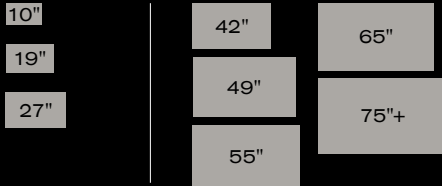

Vanishing Vanity TV Mirror
\$3,999-\$7,999 MSLP
Matching Mirrors Also Available

DESIGN YOUR CUSTOM TV MIRROR IN 5 STEPS

1

VANITY OR ENTERTAINMENT

4

TV SCREEN PLACEMENT

2

TV SCREEN SIZE

5

FRAME OR FRAMELESS

More than 100+ Frame Options

3

MIRROR SIZE

Up to 70" w x 94" h or 94" w x 70" h

Other custom options like vanity lighting, vanishing clock, mounting options and matching vanity mirrors are available.

Visit www.seura.com/mytv to design your TV mirror

CEDIA
 PRODUCT
 HALL OF FAME
 INDUCTEE

Vanishing Vanity TV Mirrors

for Bathrooms, Fitness Rooms, Dressing Rooms, and more

Mirror Size	10" TV	19" TV	27" TV
24" w x 36" h	\$2,499 Surface: SS-2436-10 Recessed: SR-2436-10	\$3,099 Surface: SS-2436-19 Recessed: SR-2436-19	
33" w x 36" h	\$2,499 Surface: SS-3336-10 Recessed: SR-3336-10	\$3,299 Surface: SS-3336-19 Recessed: SR-3336-19	\$3,999 Surface: SS-3336-27 Recessed: SR-3336-27
45" w x 36" h	\$2,499 Surface: SS-4536-10 Recessed: SR-4536-10	\$3,499 Surface: SS-4536-19 Recessed: SR-4536-19	\$4,199 Surface: SS-4536-27 Recessed: SR-4536-27