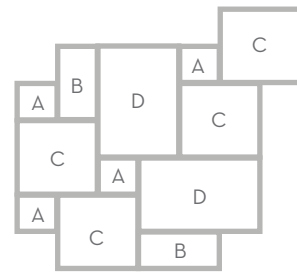

FLOOR / WALL  RESIDENTIAL  COMMERCIAL  INDOOR  OUTDOOR 

Umbria Savera | Banded Set

Umbria Bruno | Banded Set

Silver | Banded Set

Scabos | Banded Set

Versailles Pattern | 4 Sizes

An Iteration of this pattern is 16 SF.

- A - 8"x8" - 4 Pieces
- B - 8"x16" - 2 Pieces
- C - 16"x16" - 4 Pieces
- D - 16"x24" - 2 Pieces

Umbria Savera
16"x24", 16"x16"

Valencia
16"x16"

Vanilla Coffee
16"x24", 16"x16", 8"x16", 8"x8"

Sizes

16"x24"