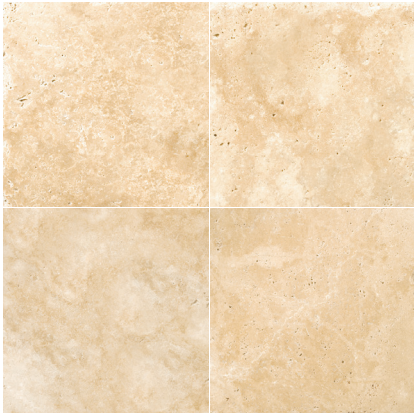

FLOOR / WALL  RESIDENTIAL  COMMERCIAL  INDOOR  OUTDOOR 

Umbria Savera | Banded Set

Umbria Bruno | Banded Set

Silver | Banded Set

Scabos | Banded Set

Versailles Pattern | 4 Sizes

An Iteration of this pattern is 16 SF.

- A - 8"x8" - 4 Pieces
- B - 8"x16" - 2 Pieces
- C - 16"x16" - 4 Pieces
- D - 16"x24" - 2 Pieces

Umbria Savera
16"x24", 16"x16"

Valencia
16"x16"

Vanilla Coffee
16"x24", 16"x16", 8"x16", 8"x8"

Sizes

16"x24"