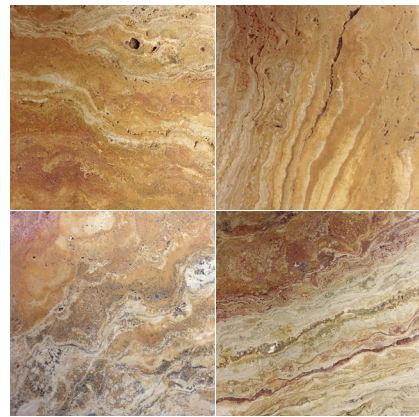

FLOOR / WALL  RESIDENTIAL  COMMERCIAL  INDOOR  OUTDOOR 

Umbria Savera | Banded Set

Umbria Bruno | Banded Set

Silver | Banded Set

Scabos | Banded Set

Versailles Pattern | 4 Sizes

An Iteration of this pattern is 16 SF.

- A - 8"x8" - 4 Pieces
- B - 8"x16" - 2 Pieces
- C - 16"x16" - 4 Pieces
- D - 16"x24" - 2 Pieces

Umbria Savera
16"x24", 16"x16"

Valencia
16"x16"

Vanilla Coffee
16"x24", 16"x16", 8"x16", 8"x8"

Sizes

16"x24"