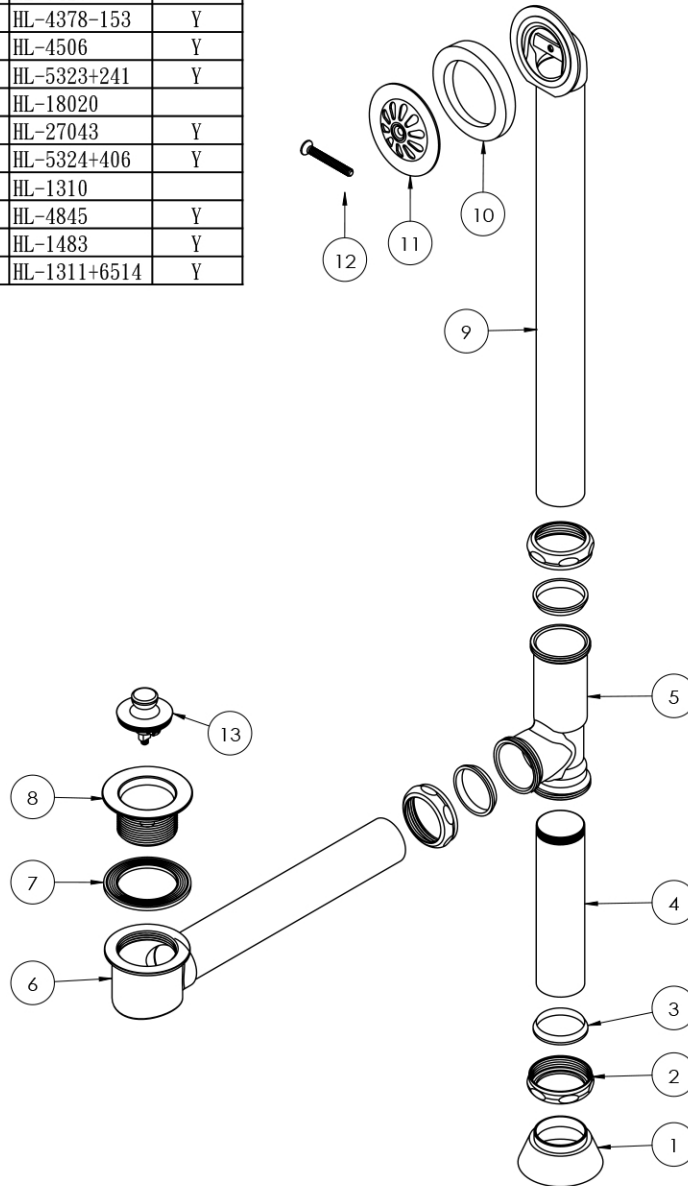

MAIDSTONE

www.MaidstoneSupply.com

Life & Turn Clawfoot Tub Drain

Part No: 122LT2-

No.	Part Name	Part No.	FINISH
1	Escutcheon	HL-4493	Y
2	Nut	HL-3442	Y
3	Sleeve	HL-6428	
4	Tail piece	HL-4378-153	Y
5	3 Way tee	HL-4506	Y
6	Bottom pipe	HL-5323+241	Y
7	Rubber washer	HL-18020	
8	Drain grid	HL-27043	Y
9	Overflow pipe	HL-5324+406	Y
10	Spong washer	HL-1310	
11	Overflow grid	HL-4845	Y
12	Screw	HL-1483	Y
13	Lift & turn	HL-1311+6514	Y

Note: Rough-in dimensions may vary +/- 1/2" and are subject to change. No responsibility is assumed by Maidstone.