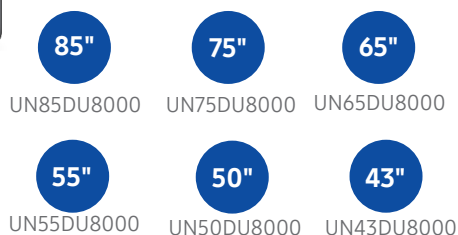

SIZE CLASS

This essential TV features a thin design that practically blends into your wall with thousands of on-demand shows and movies for free. All that extra content comes in crisp 4K and prismatic color.

KEY FEATURES

Picture

- Mega Contrast
- HDR
- Crystal Processor 4K
- 4K Upscaling
- Dynamic Crystal Color
- UHD Dimming
- Motion Xcelerator¹
- Auto Game Mode (ALLM)

Design

- Air Slim Design
- Black Float Lift Stand

Smart Features²

- Samsung Tizen OS
- Universal Guide
- Built-in Voice Assistant³
- Samsung TV Plus
- Samsung Daily+
- Samsung Smart Hub
- Multi View
- SmartThings Compatible⁴
- Samsung Health¹¹
- Samsung Gaming Hub⁵

Connections

- 3 HDMI Ports⁶
- HDMI 2.1 Features Supported:
  - Fixed Rate Link (FRL) up to 4K@60 Hz, on all four ports.⁷
  - Enhanced Audio Return Channel (eARC), supported on port number 2
- 2 USB-A Connection
- LAN Port
- Wi-Fi 5
- Bluetooth® 5.2
- IP Control Support⁸
- Optical Audio Output Port

Audio

- Object Tracking Sound Lite
- 20 Watt 2 Channel
- Q-Symphony⁹
- Adaptive Sound
- Dual Audio Support (Bluetooth)

Included Accessories

- Remote Control: TM2360E
- User Manual / E-Manual
- Power Cord

Industry Certifications

- 4K Ultra HD Connected
- Filmmaker Mode¹⁰

¹ DU8000 85" has Motion Xcelerator 120Hz (Motion Xcelerator Turbo).

² Samsung Account required for network-based smart services, including streaming apps and other smart features. Separate [connected] computer, mobile or other device may be necessary to create/log in to Samsung Account (free to download and create). Without Account log in, only external device connections (e.g., via HDMI) and terrestrial/over-the-air TV (only for TVs with tuners) available.

³ Alexa is built-in.

⁴ SmartThings compatible devices only. SmartThings app download may be required.

⁵ High speed internet connection, additional gaming service subscriptions and compatible controller required.

⁶ HDMI—CEC (Consumer Electronics Control) facilitates convenient control functions with compatible devices.

⁷ DU8000 85" has Fixed Rate Link up to 4k @120Hz.

⁸ Requires third-party control system installation. See www.samsung.com/us/business/custominstall.

⁹ Q-Symphony requires compatible 2020-2024 Samsung TV and either a Q-Series or S-soundbar.

¹⁰ FILMMAKER MODE™ logo is a trademark of UHD Alliance, Inc.

¹¹ Subscriptions may be required for some services. Smart Trainer support devices may vary by country.

SAMSUNG