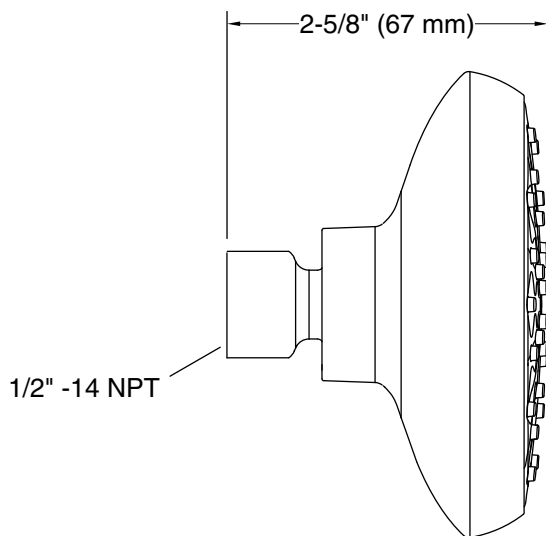

Technical Information

All product dimensions are nominal.

Spout:

Shower/Rainhead rated max flow: 1.5 gal/min (5.7 l/min)

Notes

Install this product according to the installation instructions.