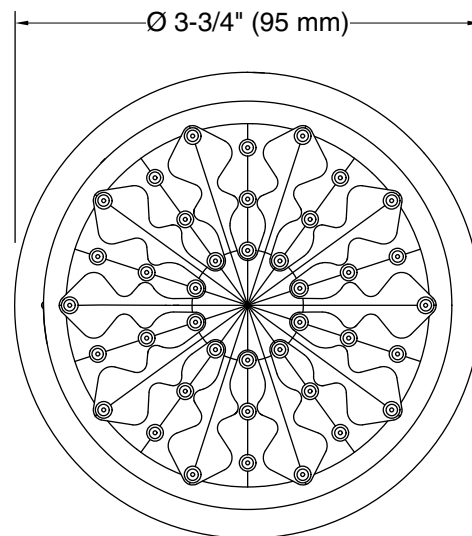

Technical Information

All product dimensions are nominal.

Spout:

Shower/Rainhead rated max flow: 1.5 gal/min (5.7 l/min)

Notes

Install this product according to the installation instructions.