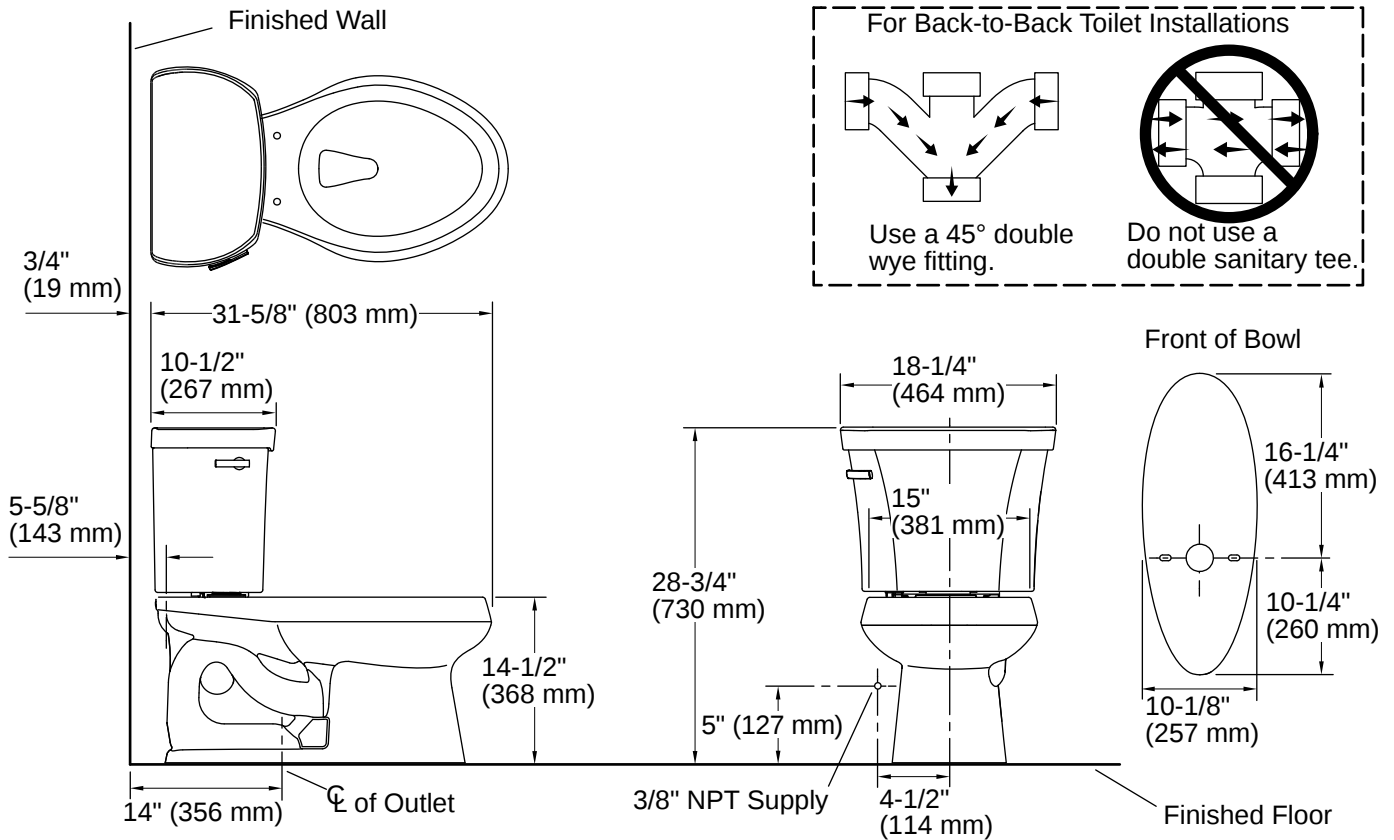

Rough-in:	14"
Flush Type:	Class Five
Flush Rate:	1.28 gpf (4.8 lpf)
Bowl Shape:	Elongated
Seat-Mounting Holes:	5-1/2" (140 mm)
Waste Outlet:	Floor
Trapway Size:	2-1/8" (54 mm)
Trapway Type:	Exposed
Water Surface Size:	11-1/4" x 8-1/4" (286 mm x 210 mm)
Rim to Water Surface:	5-1/4" (133 mm)

K-9379 Trip lever

K-5420 Low-profile toilet bolt caps

K-4636-RL ReadyLatch® Quiet-Close™ elongated toilet seat

1-800-4KOHLER (1-800-456-4537)

Kohler Co. reserves the right to make revisions without notice to product specifications.

For the most current specification sheet, go to www.kohler.com USA or www.kohler.ca Canada.

4-15-2026 3:54 - US-CA

Installation

- Three-bolt quick-connect installation
- Seat and supply line sold separately

Installation Notes

Install this product according to the installation instructions.

For back-to-back toilet installations: Use only a 45° double wye fitting.

Product dimensions are nominal and may vary per ASME A112.19.2 tolerances.