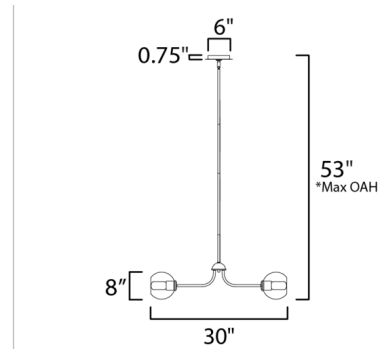

Specifications

COLOR	Clear
BODY FINISH	Natural Aged Brass
WATTAGE	300W
DIMMER	Standard 120V
DIMENSIONS	30"W x 8"H
BULB NOT INCLUDED	5 x T8/Medium (E26)/60W/120V Incandescent
OTHER BULB OPTIONS	5 x T8/Medium (E26)/120V LED 5 x Edison Tube/Medium (E26)/120V Incandescent 5 x Edison Tube/Medium (E26)/120V LED

Shown in natural aged brass / clear

*max overall height

CLICK TO VIEW PRODUCT

Notes: