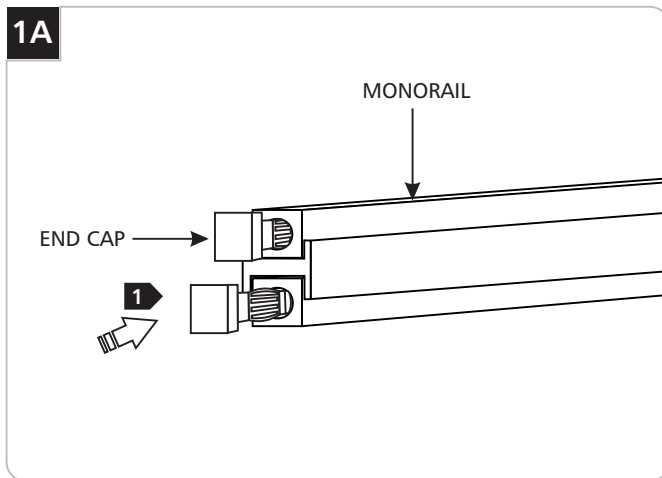

### GENERAL PRODUCT INFORMATION:

This product is suitable for indoor dry locations only.

This product must be used with Tech Lighting MonoRail system only.

### Install the End Caps

**1** Push the end caps into the MonoRail ends.

**2** Tap the end caps completely into the MonoRail holes.

**SAVE THESE INSTRUCTIONS!**