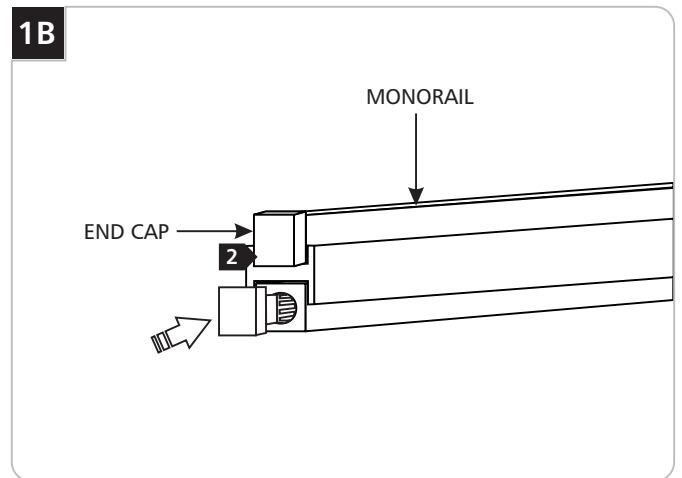

### GENERAL PRODUCT INFORMATION:

This product is suitable for indoor dry locations only.

This product must be used with Tech Lighting MonoRail system only.

### Install the End Caps

**1** Push the end caps into the MonoRail ends.

**2** Tap the end caps completely into the MonoRail holes.

**SAVE THESE INSTRUCTIONS!**