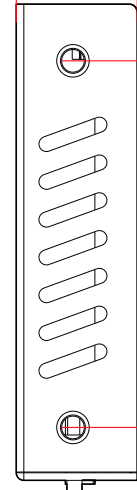

8 7 6 5 4 3 2 1

163mm

63mm

16mm

48.5mm

THIRD ANGLE PROJECTION

GENERAL NOTES

DIMENSIONS ARE IN MM - DO NOT SCALE

THIS DOCUMENT CONTAINS CONFIDENTIAL, PROPRIETARY INFORMATION THAT IS PROPERTY OF STARTECH.COM

StarTech.com

PRODUCT ID	ST124HD202		
DESCRIPTION	4-Port HDMI Splitter - 4K 60Hz		
DO NOT SCALE	SHEET: 1 OF 1	UPLOAD DATE: 9/27/2023	