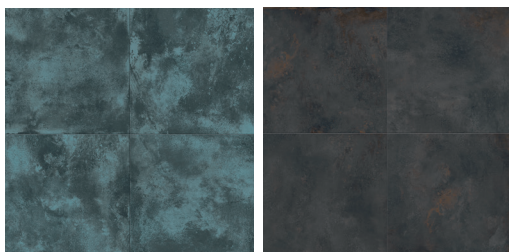

Arlo

VITL | Arlo Green 63" x 126" and Hampton Sun Bleached 8" x 40"

Colors

White VTL AOWH

Light Grey VTL AOLG

Green VTL AGR

Russet VTL AORU

Blue VTL AOBL

Black VTL AOBK

Sizes

63" x 126" Rectified
6mm

- Green

47" x 109" Rectified
6mm

- Blue
- Russet

47" x 47" Rectified
9mm

- Black
- Blue
- Green
- Light Grey
- Russet
- White

32" x 32" Rectified
9mm

- Black
- Blue
- Green
- Light Grey
- Russet
- White

24" x 24"
Rectified 9mm

- Green

24" x 24"
Rectified 20mm

- Green

16" x 32" Rectified
9mm

- Black
- Blue
- Green
- Light Grey
- Russet
- White