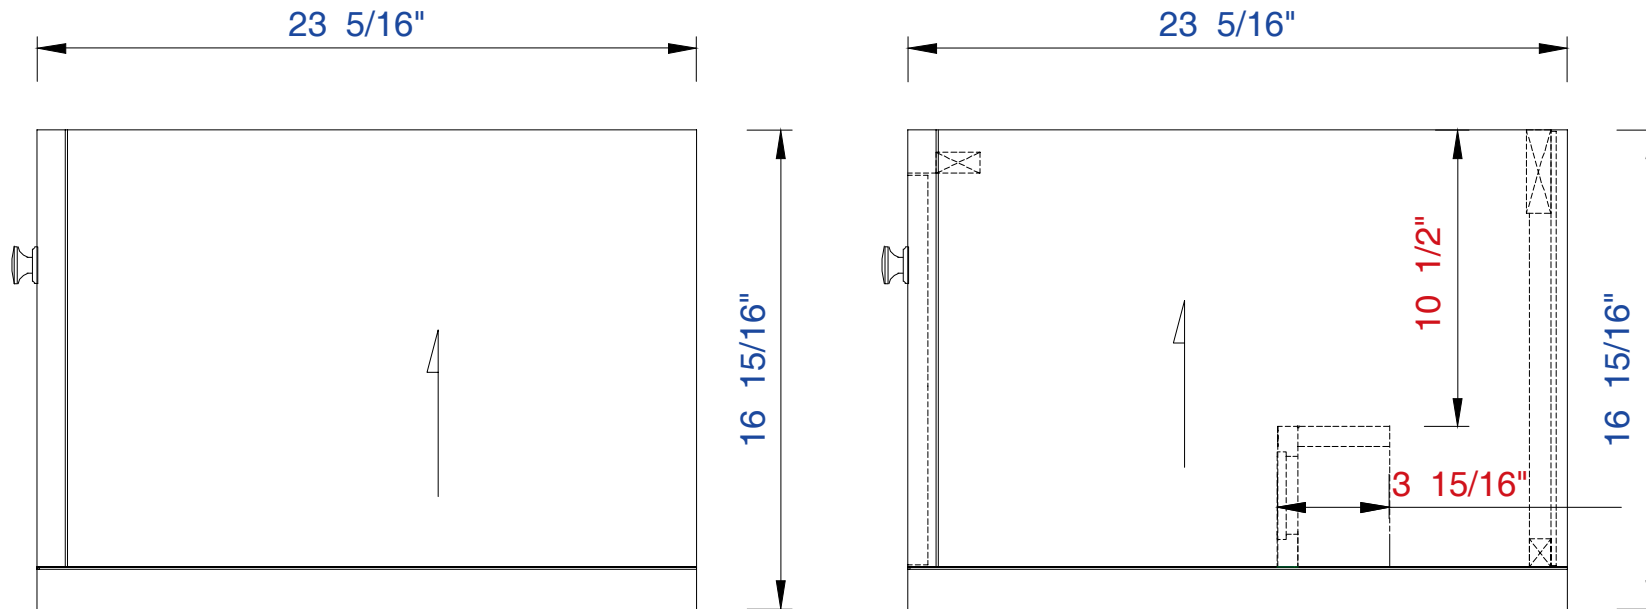

Diagrams with Dimensions
page 02 of 03

NOTE ONE: Countertops are not shown in these diagrams.(Cabinet Only)
Please consult our website for Countertop Diagrams:www.jamesmartinvanities.com

36"

Item Number:

312-V36-APP
312-V36-MTM

JAMES MARTIN

VANITIES™

Silverlake 36" Cabinet

Diagrams with Dimensions
page 03 of 03

NOTE ONE: Countertops are not shown in these diagrams.(Cabinet Only)

NOTE TWO: This vanity does not have a Backsplash

Please consult our website for Countertop Diagrams: www.jamesmartinvanities.com

910mm

Item Number:

312-V36-APP
312-V36-MTM

JAMES MARTIN

VANITIES™

Silverlake 910mm Cabinet

Diagrams with Dimensions
page 01 of 03

910mm

Item Number:

312-V36-APP

312-V36-MTM

JAMES MARTIN

VANITIES™

Silverlake 910mm Cabinet

Diagrams with Dimensions
page 03 of 03