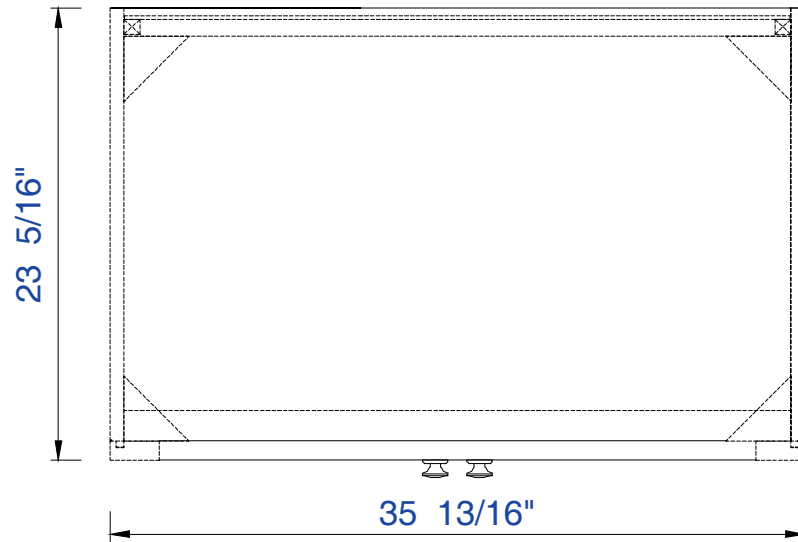

36"

Item Number:

312-V36-APP
312-V36-MTM

JAMES MARTIN

VANITIES™

Silverlake 36" Cabinet

Diagrams with Dimensions
page 01 of 03

NOTE ONE: Countertops are not shown in these diagrams.(Cabinet Only)

NOTE TWO: This vanity does not have a Backsplash

Please consult our website for Countertop Diagrams: www.jamesmartinvanities.com

36"

Item Number:

312-V36-APP
312-V36-MTM

JAMES MARTIN

VANITIES™

Silverlake 36" Cabinet

Diagrams with Dimensions
page 02 of 03

NOTE ONE: Countertops are not shown in these diagrams.(Cabinet Only)
Please consult our website for Countertop Diagrams:www.jamesmartinvanities.com

36"

Item Number:

Please consult our website for Countertop Diagrams: www.jamesmartinvanities.com

910mm

Item Number:

312-V36-APP
312-V36-MTM

JAMES MARTIN

VANITIES™

Silverlake 910mm Cabinet

Diagrams with Dimensions
page 01 of 03