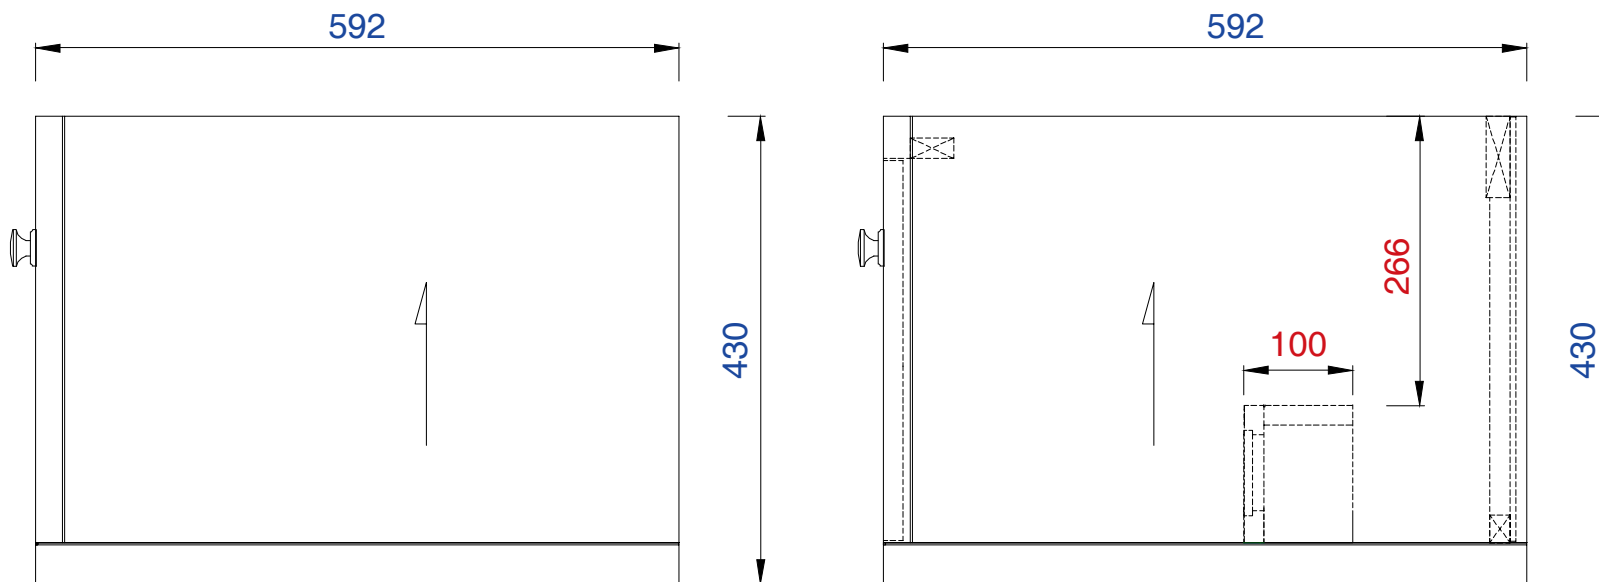

Item Number:

312-V36-APP

312-V36-MTM

JAMES MARTIN

VANITIES™

Silverlake 910mm Cabinet

Diagrams with Dimensions
page 02 of 03

NOTE ONE: Countertops are not shown in these diagrams.(Cabinet Only)
Please consult our website for Countertop Diagrams:www.jamesmartinvanities.com

910mm

Item Number:

312-V36-APP

312-V36-MTM

JAMES MARTIN

VANITIES™

Silverlake 910mm Cabinet

Diagrams with Dimensions
page 03 of 03