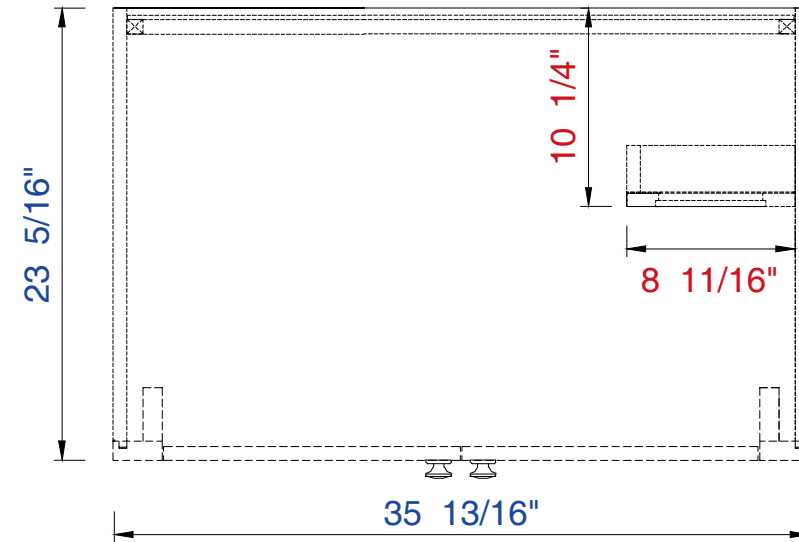

36"

Item Number:

312-V36-APP
312-V36-MTM

JAMES MARTIN

VANITIES™

Silverlake 36" Cabinet

Diagrams with Dimensions
page 01 of 03

NOTE ONE: Countertops are not shown in these diagrams.(Cabinet Only)

NOTE TWO: This vanity does not have a Backsplash

Please consult our website for Countertop Diagrams: www.jamesmartinvanities.com

36"

Item Number:

312-V36-APP
312-V36-MTM

JAMES MARTIN

VANITIES™

Silverlake 36" Cabinet

Diagrams with Dimensions
page 02 of 03

NOTE ONE: Countertops are not shown in these diagrams.(Cabinet Only)
Please consult our website for Countertop Diagrams:www.jamesmartinvanities.com

36"

Item Number:

Please consult our website for Countertop Diagrams: www.jamesmartinvanities.com

910mm

Item Number:

312-V36-APP
312-V36-MTM

JAMES MARTIN

VANITIES™

Silverlake 910mm Cabinet

Diagrams with Dimensions
page 01 of 03