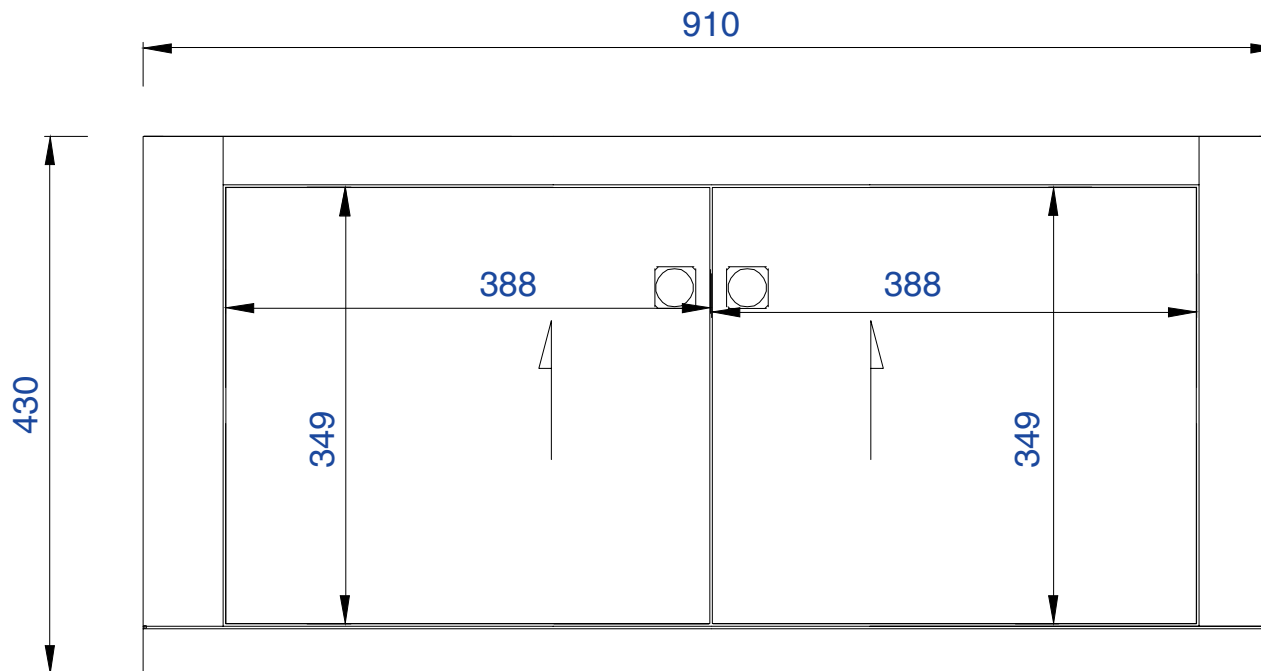

312-V36-APP
312-V36-MTM

JAMES MARTIN

VANITIES™

Silverlake 36" Cabinet

Diagrams with Dimensions
page 03 of 03

NOTE ONE: Countertops are not shown in these diagrams.(Cabinet Only)

NOTE TWO: This vanity does not have a Backsplash

Please consult our website for Countertop Diagrams: www.jamesmartinvanities.com

910mm

Item Number:

312-V36-APP
312-V36-MTM

JAMES MARTIN

VANITIES™

Silverlake 910mm Cabinet

Diagrams with Dimensions
page 01 of 03

Item Number:

312-V36-APP

312-V36-MTM

JAMES MARTIN

VANITIES™

Silverlake 910mm Cabinet

Diagrams with Dimensions
page 02 of 03

NOTE ONE: Countertops are not shown in these diagrams.(Cabinet Only)
Please consult our website for Countertop Diagrams:www.jamesmartinvanities.com

910mm

Item Number:

312-V36-APP

312-V36-MTM

JAMES MARTIN

VANITIES™

Silverlake 910mm Cabinet

Diagrams with Dimensions
page 03 of 03