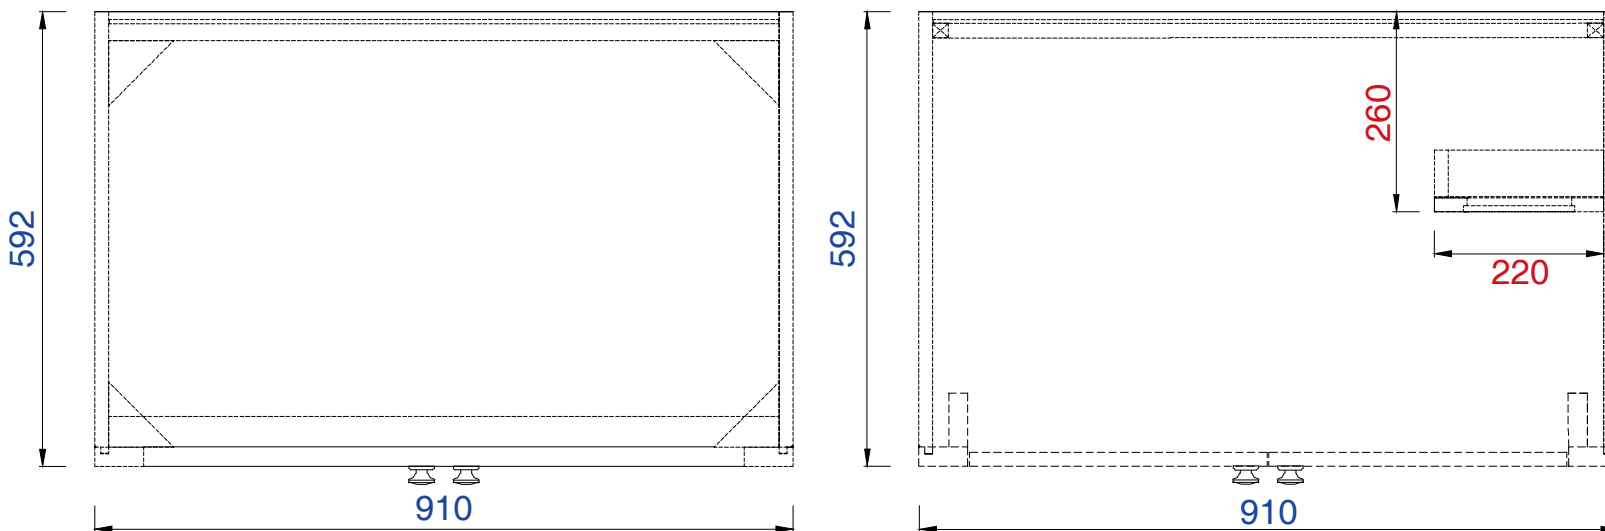

Please consult our website for Countertop Diagrams: www.jamesmartinvanities.com

910mm

Item Number:

312-V36-APP
312-V36-MTM

JAMES MARTIN

VANITIES™

Silverlake 910mm Cabinet

Diagrams with Dimensions
page 01 of 03

Item Number:

312-V36-APP

312-V36-MTM

JAMES MARTIN

VANITIES™

Silverlake 910mm Cabinet

Diagrams with Dimensions
page 02 of 03

NOTE ONE: Countertops are not shown in these diagrams.(Cabinet Only)
Please consult our website for Countertop Diagrams:www.jamesmartinvanities.com

910mm

Item Number:

312-V36-APP

312-V36-MTM

JAMES MARTIN

VANITIES™

Silverlake 910mm Cabinet

Diagrams with Dimensions
page 03 of 03