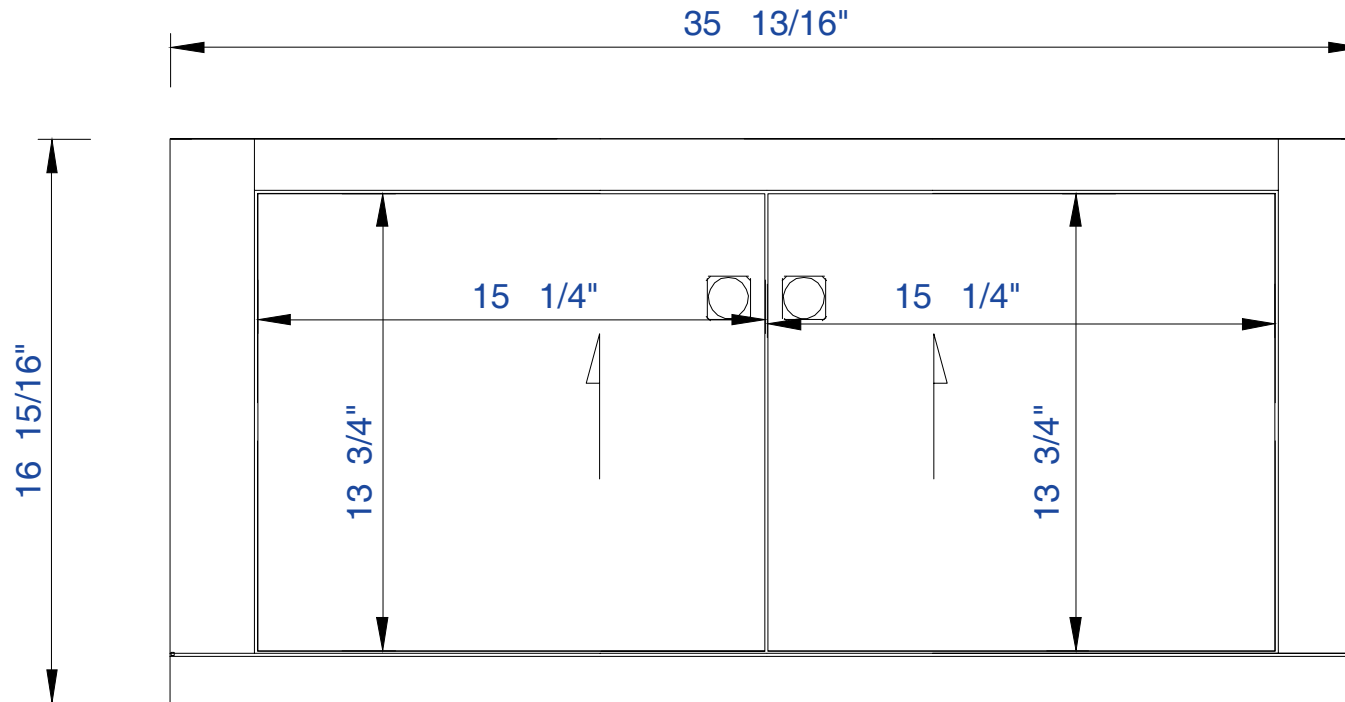

36"

Item Number:

312-V36-APP
312-V36-MTM

JAMES MARTIN

VANITIES™

Silverlake 36" Cabinet

Diagrams with Dimensions
page 01 of 03

NOTE ONE: Countertops are not shown in these diagrams.(Cabinet Only)

Diagrams with Dimensions
page 02 of 03

NOTE ONE: Countertops are not shown in these diagrams.(Cabinet Only)
Please consult our website for Countertop Diagrams:www.jamesmartinvanities.com

36"

Item Number:

Please consult our website for Countertop Diagrams: www.jamesmartinvanities.com

910mm

Item Number:

312-V36-APP
312-V36-MTM

JAMES MARTIN

VANITIES™

Silverlake 910mm Cabinet

Diagrams with Dimensions
page 01 of 03

910mm

Item Number:

312-V36-APP

312-V36-MTM

JAMES MARTIN

VANITIES™

Silverlake 910mm Cabinet

Diagrams with Dimensions
page 03 of 03