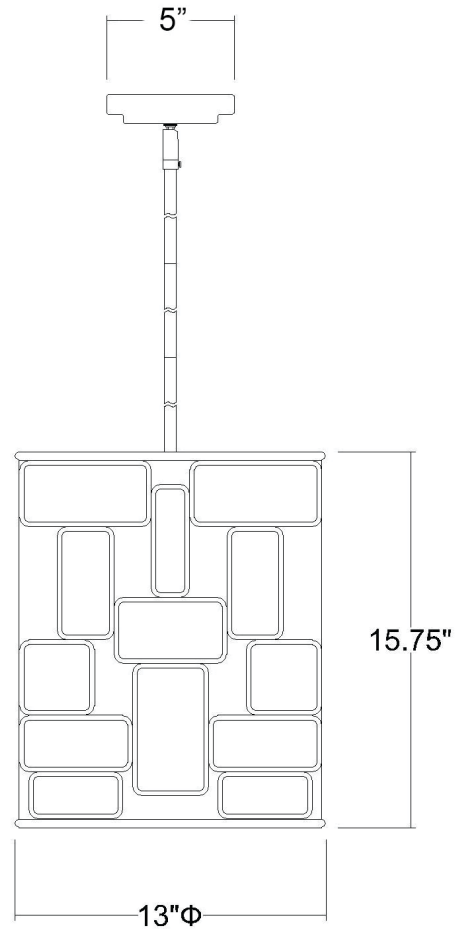

## AMORET 3-LIGHT PENDANT

**Description:** Amoret 3-Light Pendant

**Finish:** Matte Black

**Dimensions:** 13" Dia. x 15-3/4" H

**Bulbs:** 3-60W Cand.

**Installed Weight:** 9.15 lbs.

**Certification:** cUL / dry location

**Material:** Steel

**Shades:** NA

**Glass:** NA

**Canopy Dimensions:** 5" Dia.

**Chain/Wire:** 12' Wire

**Stems:** 3-12", 1-6", 1-3"

**Additional Finishes:** AS