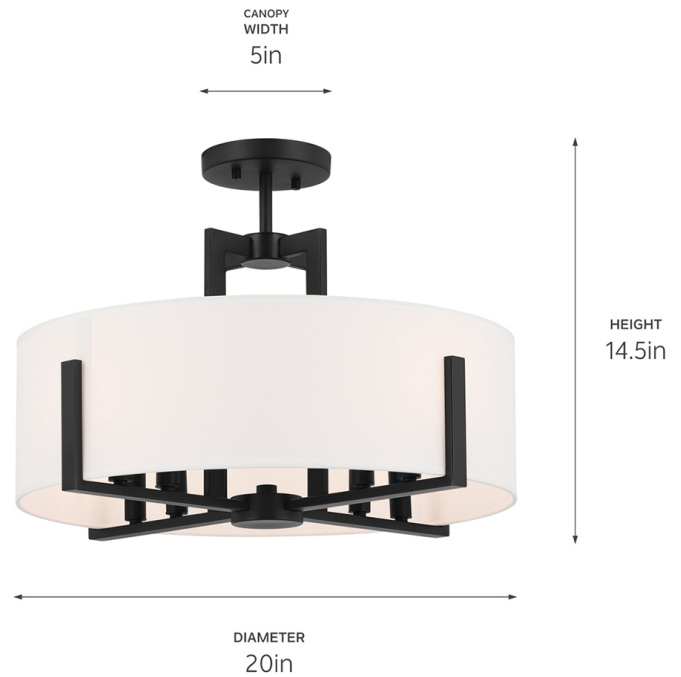

SPECIFICATIONS

Certifications/Qualifications

Prop65	No
Location Rating	Dry kichler.com/warranty

Dimensions

Height	14.5"
Weight	5.4 LBS
Canopy Width	5"
Canopy Depth	0.75"

Electrical

Input Voltage	120 V

Light Source

Light Source	Bulb
Lamp Included	Not Included
# Of Bulbs/LED Modules	8
Max Or Nominal Watt	25 W
Lamp Type	B10
Socket Type	E12 (Candelabra)
Dimmable	Yes
Dimmable Notes	Dimmable when used with dimmer switch (sold separately); when using LED bulbs, see bulb manufacturer dimming specifications.

Mounting/Installation

Interior/Exterior	Interior Product
Mounting Weight	5.4 LBS
Lead Wire Length	72
Wire Connectors	Wire Nuts

FIXTURE ATTRIBUTES

Housing/Glass

Primary Material	Steel
Shade Included	Yes
Shade Description	Fabric Drum Shade
Shade Dimensions	19.25 DIA x 6.25 H

Product/Ordering Information

SKU	52592BK
Finish	Black
UPC	783927027656

Finishes

- Black
- Champagne Bronze™
- Classic Pewter