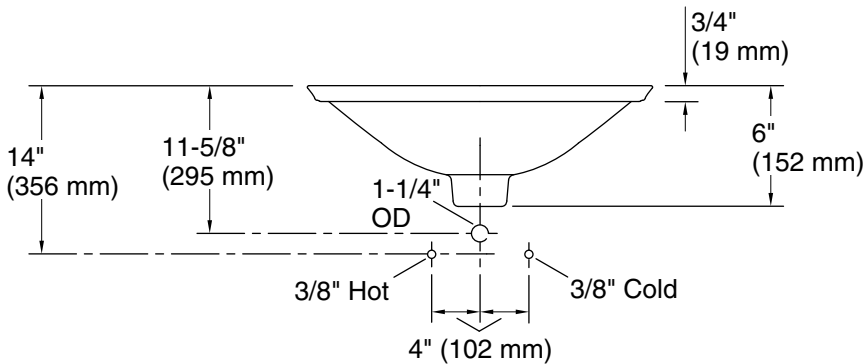

## Technical Information

All product dimensions are nominal.

- Basin configuration: Single Bowl
- Bowl area (Only): Length: 17-1/4" (437 mm)  
Width: 17-1/4" (437 mm)  
Bowl depth: 4" (102 mm)  
Water depth: 4" (102 mm)
- With overflow: No
- Template: 1242827, required, included