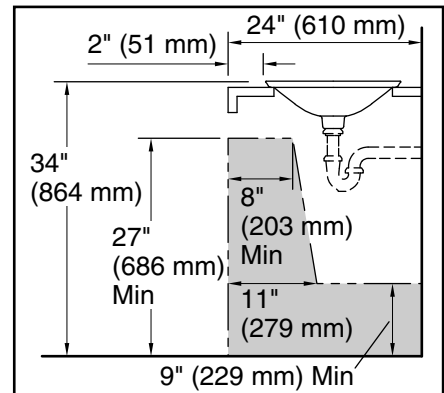

Dutchmaster Blush Floral™ Carillon®

17-3/4" round drop-in bathroom sink, no overflow

K-30333-DM1

Recommended ADA Installation