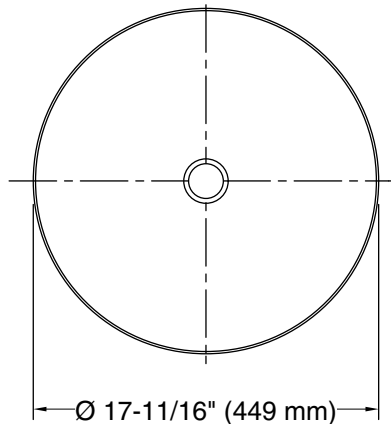

Dutchmaster Blush Floral™ Carillon®

17-3/4" round drop-in bathroom sink, no overflow

K-30333-DM1

Recommended ADA Installation