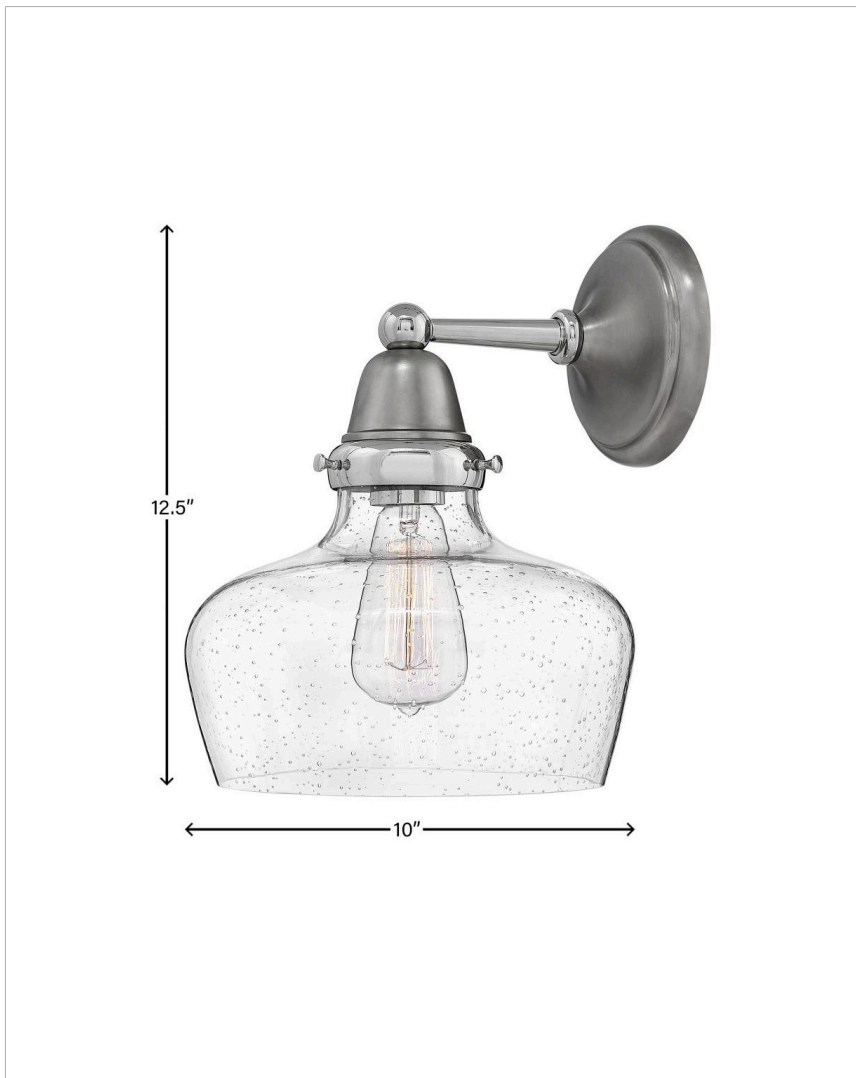

ACADEMY

67002EN

MEDIUM SCHOOL HOUSE SINGLE LIGHT SCONCE

The Academy collection combines a traditional Americana silhouette with modern sensibilities for a look that is effortlessly cool. At home in an urban loft or a modern farmhouse, Academy offers a range of fixtures - choose the one that suits your space.

DETAILS	
FINISH:	English Nickel
MATERIAL:	Steel
GLASS:	Clear Seedy
DIMMABLE:	YES - WITH DIMMABLE LAMP (NOT INCLUDED)

DIMENSIONS	
WIDTH:	10"
HEIGHT:	12.5"
WEIGHT:	4lb
BACK PLATE:	5.5" Dia.
EXTENSION:	10.8"
TOP TO OUTLET:	2.75"

LIGHT SOURCE	
LIGHT SOURCE:	Socketed
WATTAGE:	1-10w Med. LED, 100w Equiv.
VOLTAGE:	120v

SHIPPING	
CARTON LENGTH:	17
CARTON WIDTH:	17
CARTON HEIGHT:	18.1
CARTON WEIGHT:	6

PRODUCT DETAILS:

- This fixture can be mounted either up or down to best fit your space
- Dry Rated
- Angular lines, a bold finish, simple shape and sturdy details merge for a robust but pared down industrial design