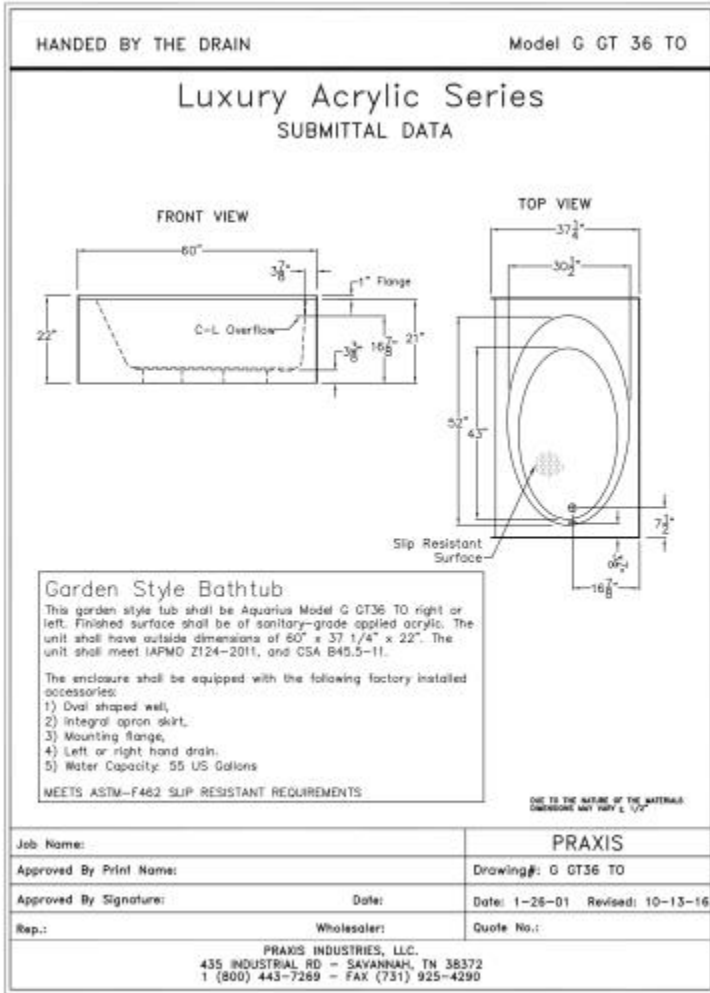

# GGT 36 TO 60 x 37 AcrylX Alcove Bathtub

**Model number:**

GGT36TOR-WHT

**Dimensions:** 60" x 37" x 22"

**Installation:** Alcove

**Material:** AcrylX™/CenturyStone

## Dimensions

60 x 37 x 22 In.  
(1524 x 940 x 559 mm)

## Drain location:

Left

Right

Project:

Contractor:

Representative:

Date:

Tel: