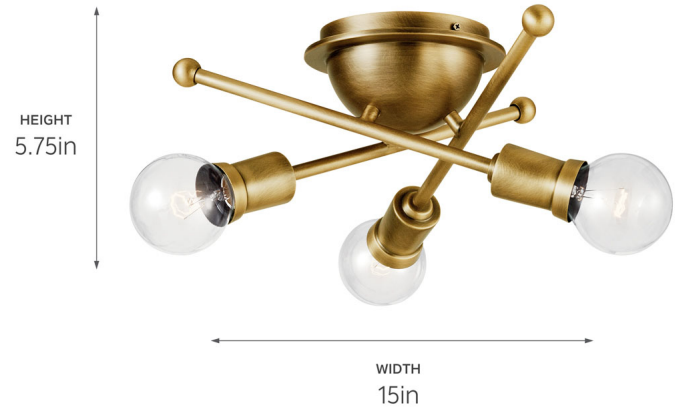

SPECIFICATIONS

Certifications/Qualifications

ADA Compliant	No
Prop65	Yes
DarkSky Approved	No
Location Rating	Dry
	kichler.com/warranty

Dimensions

Height	5.75"
Weight	2.8 LBS
Canopy Width	6.5"
Canopy Depth	1"

Electrical

Input Voltage	120 V

Light Source

Light Source	Bulb
Lamp Included	Not Included
# Of Bulbs/LED Modules	3
Max Or Nominal Watt	100 W
Lamp Type	G40
Socket Type	E26 (Medium)
Dimmable	Yes

Mounting/Installation

Interior/Exterior	Interior Product
Mounting Weight	2.8 LBS
Modular	No
Lead Wire Length	6

FIXTURE ATTRIBUTES

Housing/Glass

Primary Material	Steel
Shade Included	No

Product/Ordering Information

SKU	43196NBR
Finish	Natural Brass
UPC	783927538442

Finishes

- Black
- Chrome
- Natural Brass
- White

ALSO IN THIS FAMILY

43118BK