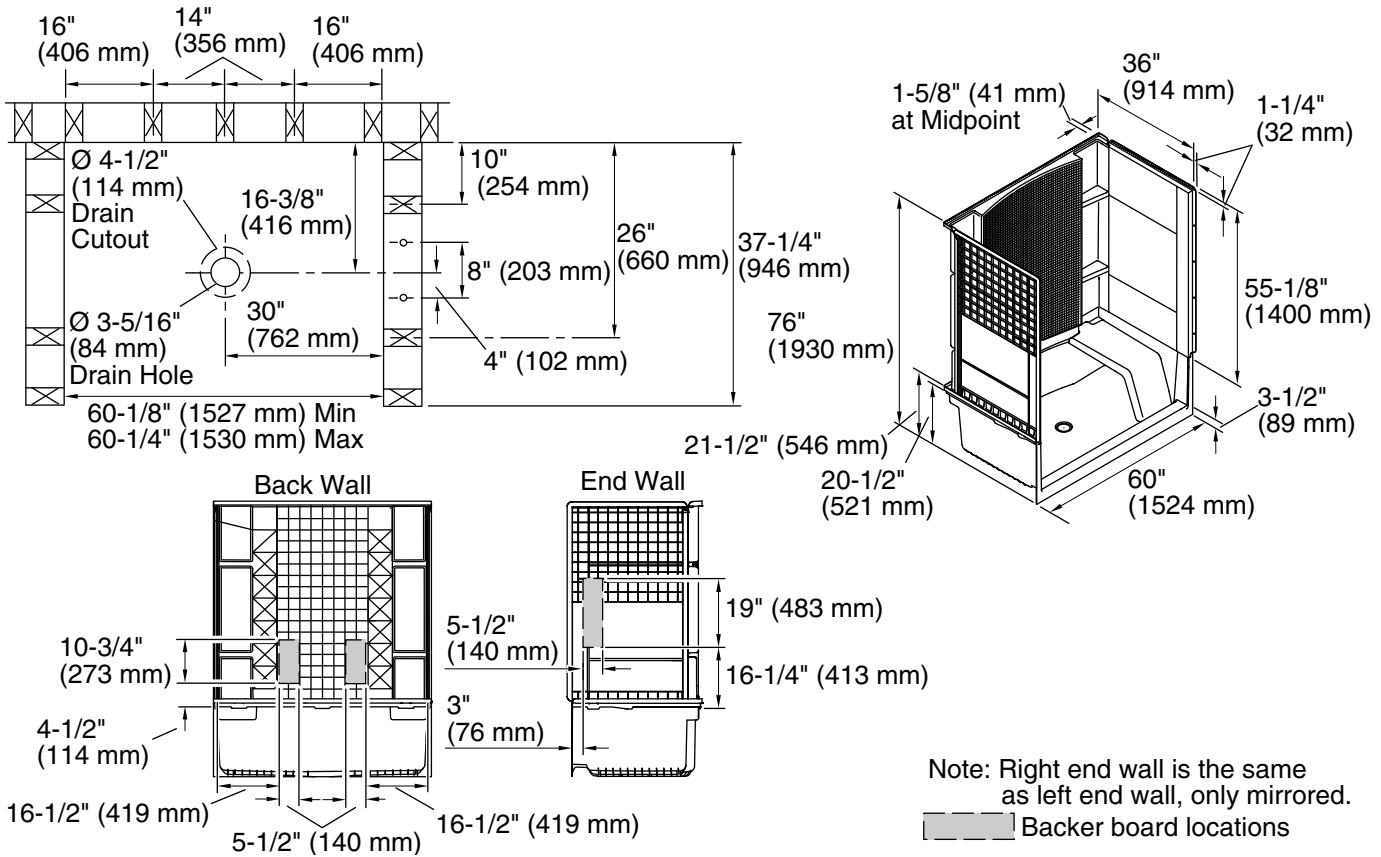

Included Components

- 72291100 60" x 36" Vikrell® seated shower base, center drain
- 71164106 60" x 36" Vikrell® shower wall set with Aging in Place backerboards

Codes/Standards

- ASTM E162
- ASTM E662
- HUD, UM Bulletin 73

	0	White
--	---	-------

Technical Information

All product dimensions are nominal.

Drain location:	Center
Weight:	174 lbs (78.9 kg)
Minimum flat for door:	3-1/4" (83 mm)
Maximum door height:	70-5/8" (1794 mm)
Maximum door width:	56-5/8" (1438 mm)