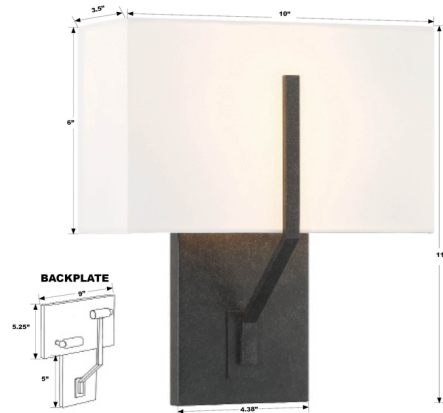

By Crystorama

Description

The Carlyn contrast of hard metal with smooth silk makes for an elegant contrast. Mixing materials with contrasting finishes delivers striking simplicity and adds a beautiful dimension to the Carlyn wall sconce, perfect for adding a welcoming tone to a room. Incorporating a geometric metal design, it skillfully balances the interplay of black and white elements for a visually captivating effect.

Shown in black / white

Specifications

| | |
|--------------------|--|
| COLOR | White |
| BODY FINISH | Black |
| WATTAGE | 50W |
| DIMMER | Standard 120V |
| DIMENSIONS | 10"W x 11"H x 3.75"D |
| BULB NOT INCLUDED | 2 x B10/Candelabra (E12)/25W/120V Incandescent |
| OTHER BULB OPTIONS | 2 x B10/Candelabra (E12)/120V LED |
| COUNTRY OF ORIGIN | China |