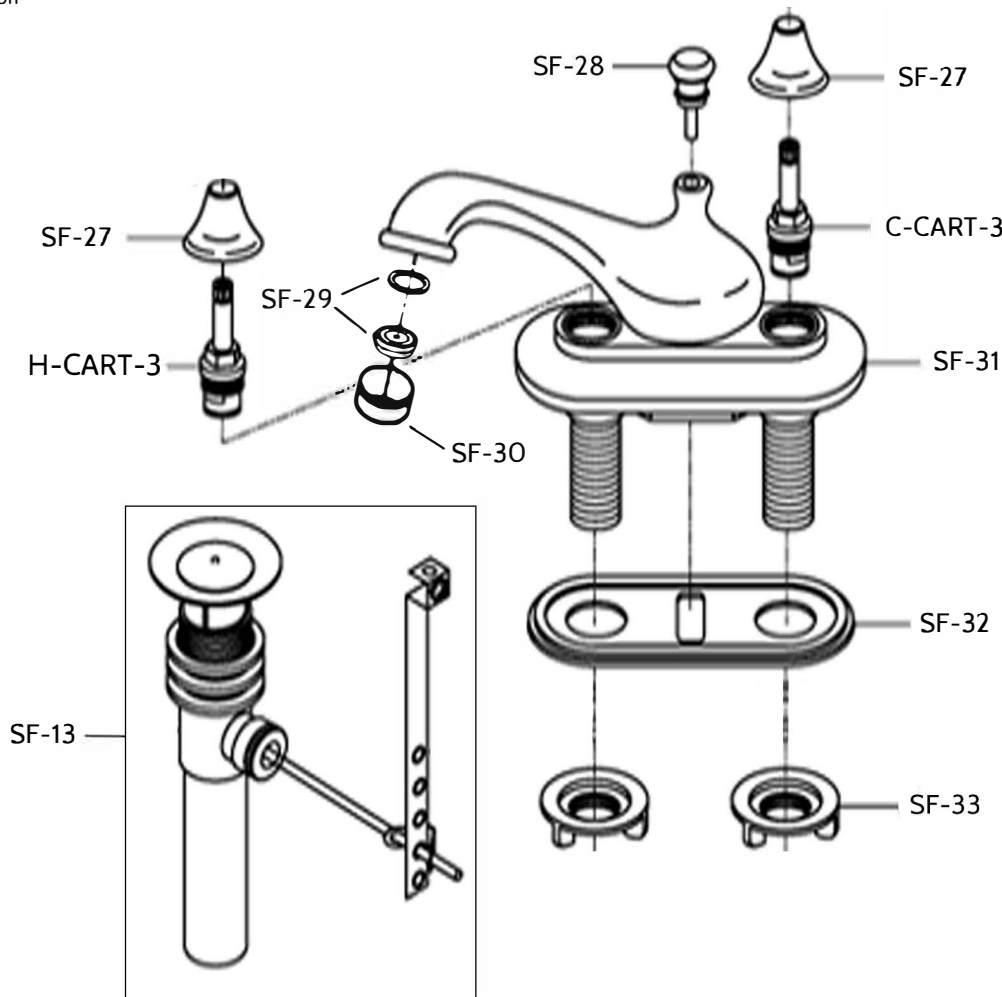

## Cenerset Bathroom Sink Faucet

Part No: 124-CN4-MC, 124-CN4-ML, 124-CN4-PL

Unpack and check all the parts,  
and read the instructions.

PART NO.	DESCRIPTION	QTY
C-CART-3	COLD CARTRIDGE	1
H-CART-3	HOT CARTRIDGE	1
SF-13	DRAIN ASSEMBLY	1
SF-27	ESCUTCHEON	2
SF-28	LIFT ROD	1
SF-29	AERATOR & WASHER	1
SF-30	AERATOR COLLAR	1
SF-31	SPOUT	1
SF-32	PLASTICS BASE	1
SF-33	PLASTIC NUT	2