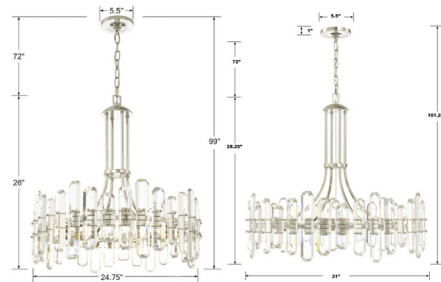

Lightology

lightology.com
866-954-4489
02-17-26

Project: _____

Company: _____

Location: _____ Fixture Type: _____

SPEC #: **CRY828646**

Approved On: _____ Approved By: _____

Bolton Chandelier By Crystorama

Description

The Bolton Chandelier combines craftsmanship with elegance that will fit with a variety of decors. Features varied sizes of faceted Crystal elements that are mounted on a Brass or Polished Nickel finished frame. Available in two sizes. Includes 72 inch suspension chain. UL listed.

Shown in aged brass / crystal

Specifications

COLOR	Crystal
BODY FINISH	Aged Brass
WATTAGE	30W
DIMMER	Standard 120V
DIMENSIONS	24.75"W x 26"H
BULB NOT INCLUDED	6 x B11/Candelabra (E12)/5W/120V LED
OTHER BULB OPTIONS	6 x B10/Candelabra (E12)/60W/120V Incandescent
COUNTRY OF ORIGIN	China