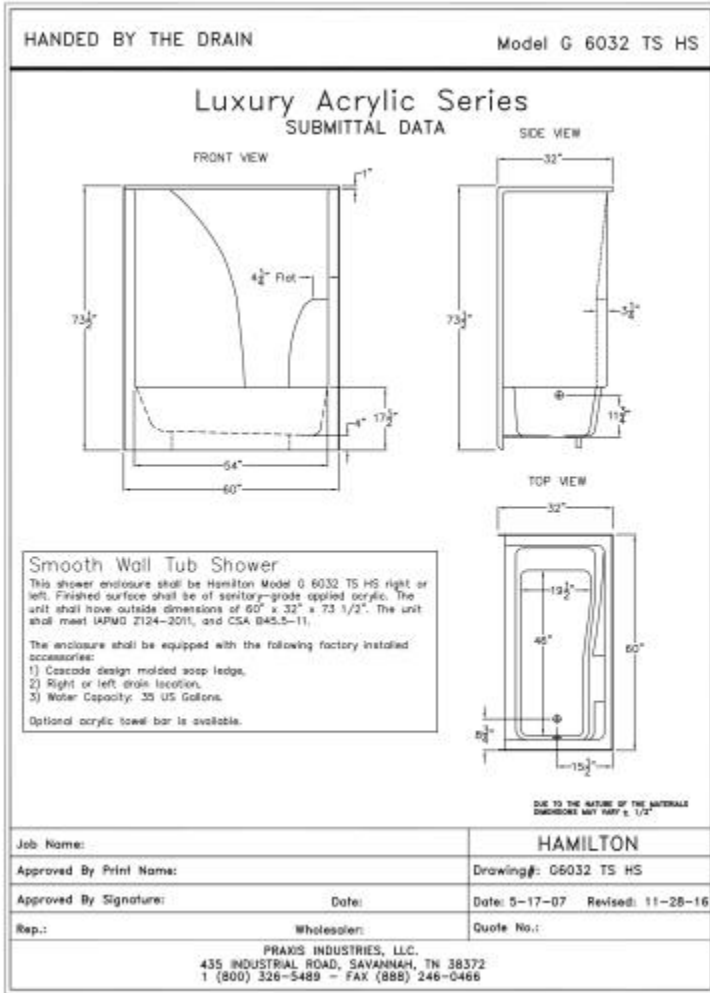

G 6032 TS HS 32 x 60 AcrylX Alcove One-Piece Tub Shower

Model number:

G6032TSHSL-WHT

Dimensions: 32" x 60" x 75"

Installation: Alcove

Material: AcrylX™

Standard Features:

- AcrylX™ Applied Acrylic
- One Piece Tub Shower
- Smooth Wall

Bone

Certifications

HAMILTON products adhere to one or more of the following certifications:

G 6032 TS HS 32 x 60 AcrylX Alcove One-Piece Tub Shower

Model number:

G6032TSHSL-WHT

Dimensions: 32" x 60" x 75"

Installation: Alcove

Material: AcrylX™

Dimensions

32 x 60 x 75 In.
(813 x 1524 x 1905 mm)

Water Capacity

35 gallons

Weight

131 lbs - 59 kg

Drain location:

Left

Right

Project:

Contractor:

Representative:

Date:

Tel:

Notes: