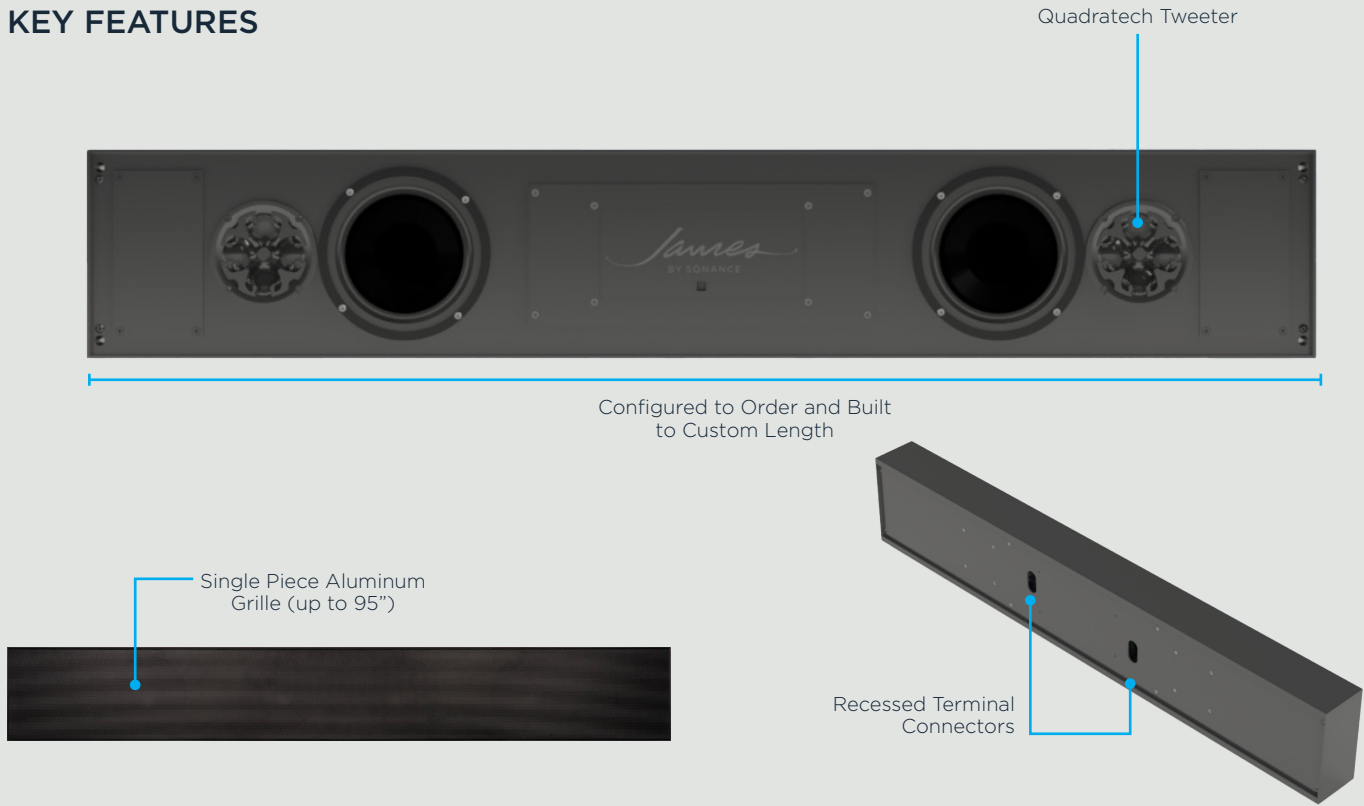

## POWERED SPL SOUNDBARS WITH QUADRATECH

**SPL5QT-LR-PWR | SPL6QT-LR-PWR | SPL8QT-LR-PWR**

James SPL QT soundbars are a complete package of power, fidelity, and craftsmanship, now featuring models with DSP amplification built in. With local zone in mind, James Powered Quadratech models are designed as a complete solution in a built-to-order bar. These SPL soundbars include ARC and DSP support for simple set up and configuration to allow customers full performance and ease of use.

## FEATURES AND BENEFITS

- Available in SPL5QT, SPL6QT, and SPL8QT performance
- HDMI eARC/CEC
- Built-in DSP amplification with Bluetooth app setup
- Stereo (LR) configuration
- Built-to-Order length to match the needs of the project
- 12+ standard colors at no additional cost.