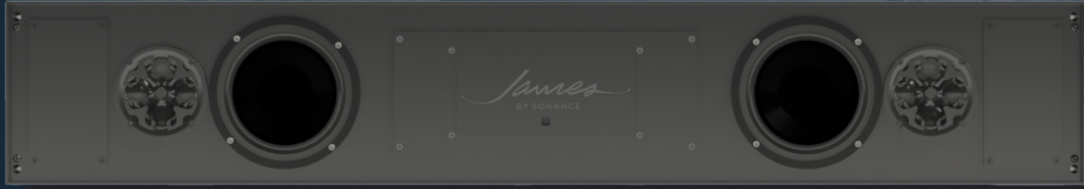

SPL5QT-LR-PWR

SPL6QT-LR-PWR

SPL8QT-LR-PWR

*James*  
BY SONANCE

## POWERED SPL SOUNDBARS WITH QUADRATECH

**SPL5QT-LR-PWR | SPL6QT-LR-PWR | SPL8QT-LR-PWR**

James SPL QT soundbars are a complete package of power, fidelity, and craftsmanship, now featuring models with DSP amplification built in. With local zone in mind, James Powered Quadratech models are designed as a complete solution in a built-to-order bar. These SPL soundbars include ARC and DSP support for simple set up and configuration to allow customers full performance and ease of use.

## FEATURES AND BENEFITS

- Available in SPL5QT, SPL6QT, and SPL8QT performance
- HDMI eARC/CEC
- Built-in DSP amplification with Bluetooth app setup
- Stereo (LR) configuration
- Built-to-Order length to match the needs of the project
- 12+ standard colors at no additional cost.