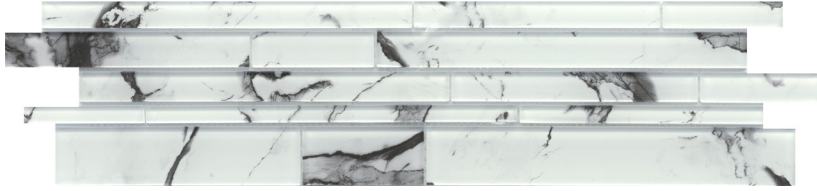

Zen™ is an alluring glass mosaic series that encapsulates contemporary motifs. High-definition printing achieves soothing movement influenced by marble and wood looks. Inspiring peaceful interiors, Zen™ is ideal for kitchen and bath surfaces and backsplashes.

ZEN™
Glass Mosaic

Bliss

Calm

Ease

Peace

Quiet

Serene

Testing	Shade Variation Rating
Results*	V2