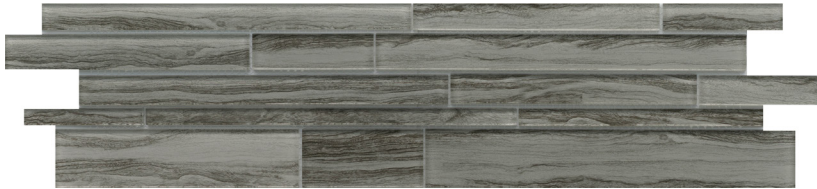

Zen™ is an alluring glass mosaic series that encapsulates contemporary motifs. High-definition printing achieves soothing movement influenced by marble and wood looks. Inspiring peaceful interiors, Zen™ is ideal for kitchen and bath surfaces and backsplashes.

ZEN™
Glass Mosaic

Bliss

Calm

Ease

Peace

Quiet

Serene

Testing	Shade Variation Rating
Results*	V2