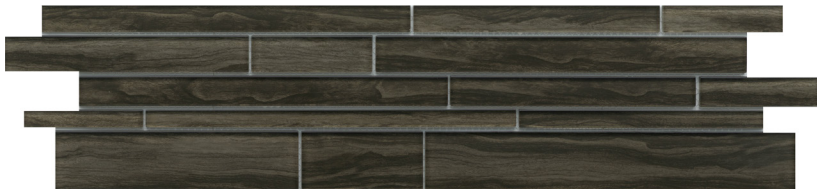

Zen™ is an alluring glass mosaic series that encapsulates contemporary motifs. High-definition printing achieves soothing movement influenced by marble and wood looks. Inspiring peaceful interiors, Zen™ is ideal for kitchen and bath surfaces and backsplashes.

ZEN™
Glass Mosaic

Bliss

Calm

Ease

Peace

Quiet

Serene

Testing	Shade Variation Rating
Results*	V2