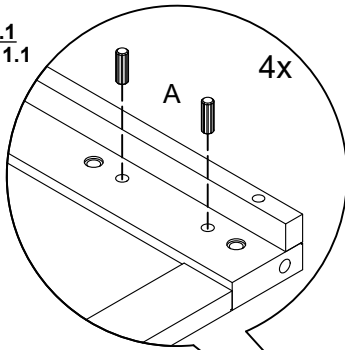

H O M E E L E G A N C E

ASSEMBLY INSTRUCTION INSTRUCTIONS D'ASSEMBLAGE

1675K-1/2/3CK CAL KING BED / TRES GRAND LIT CALIFORNIEN
1675K-1 KING HEADBOARD / TÊTE DE LIT
1675K-2 KING FOOTBOARD, SLATS & SUPPORT LEGS /
PIED DE LIT / LATTES ET SUPPORT DE LATTES
1675K-3CK CK SIDE RAIL / LONGERONS DE CÔTÉS

STEP 1 ÉTAPE 1

STEP 1.1 ÉTAPE 1.1