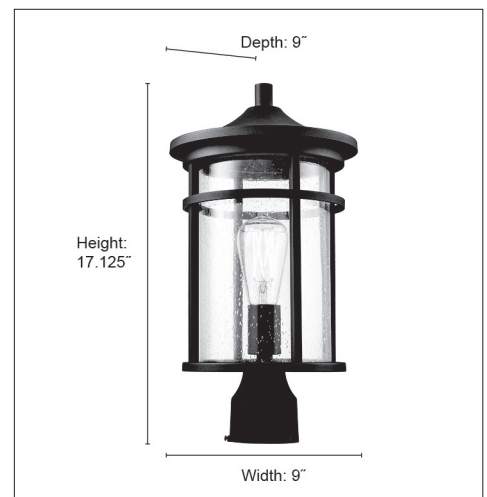

91331

NAMATH ONE LIGHT OUTDOOR POST LANTERN

**FINISH**

TBK - Textured Black

**DIMENSIONS**

Width 9"  
Height 17.125"  
Depth 9"  
Weight 4.98 lbs

**MATERIAL**

Steel

# Bulbs 1-Medium  
Bulb Base Medium (E26)  
Watts per Bulb 100W  
Voltage 120V  
Total Wattage 100W  
Bulbs Included No

**CERTIFICATION**

ETL Listed Wet Location

**ITEM NUMBER**

SKU's 91331 TBK

91331 TBK

Millennium Lighting  
105 Declaration Drive  
McDonough, GA 30253  
[www.millenniumlighting.com](http://www.millenniumlighting.com)