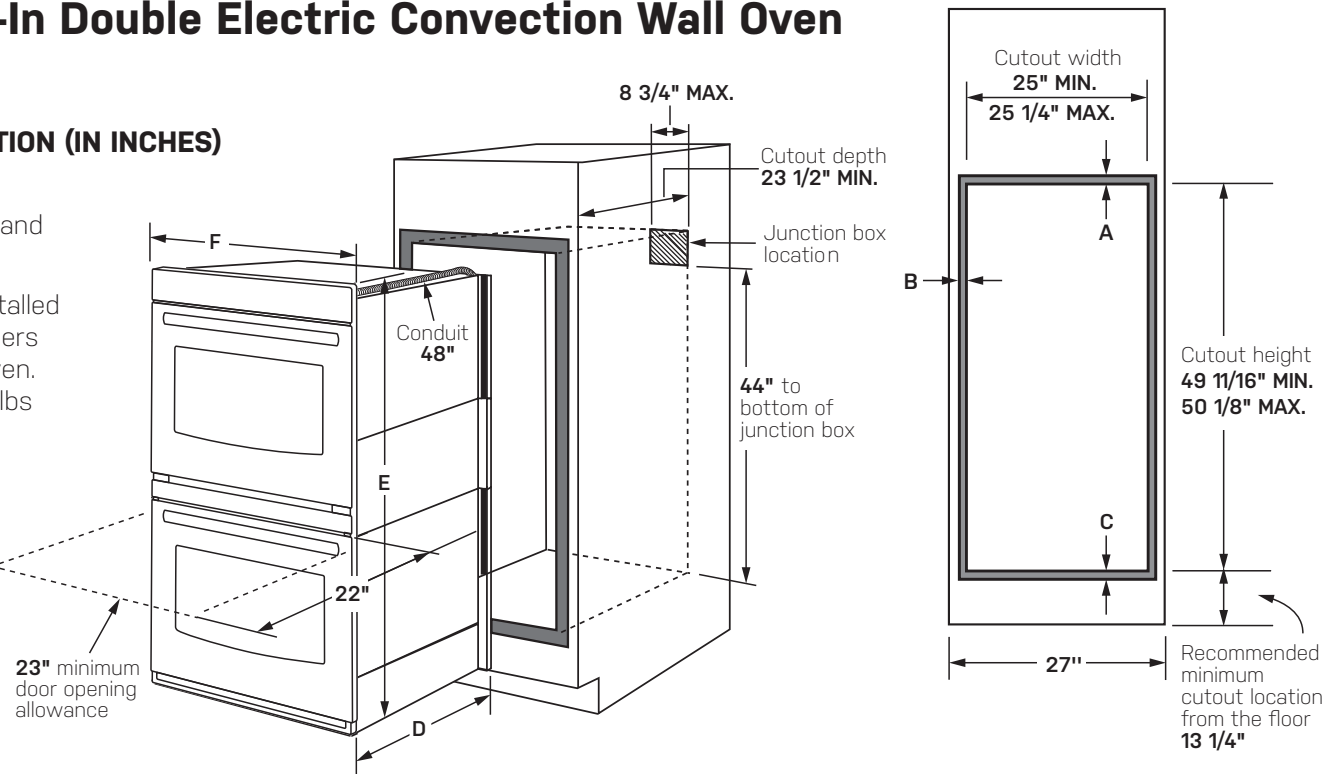

PKD7000SZSS

GE Profile™ Series 27" Built-In Double Electric Convection Wall Oven

DIMENSIONS AND INSTALLATION INFORMATION (IN INCHES)

NOTE: Wall coverings, countertops and cabinets surrounding the wall oven must be able to withstand a temperature of up to 200°F (94°C).

NOTE: If the cabinet in which the wall oven is installed does not have a solid bottom, two braces or runners must be installed to support the weight of the oven. The runners and braces must support up to 400 lbs (181 kg).

NOTE: Door handle protrudes 3" from door face. Cabinets and drawers on adjacent 45° and 90° walls should be placed to avoid interference with the handle.

ATTENTION INSTALLER: Electric wall ovens are NOT approved for installation with a plug and receptacle. They must be hard wired into an approved junction box.

IMPORTANT: Before installing, consult installation instructions packed with product for current dimensional data.

Dimension and installation information are shown in inches.

KW RATING	
240V	7.2
208V	5.4
BREAKER SIZE	
240V	30 Amps
208V	30 Amps