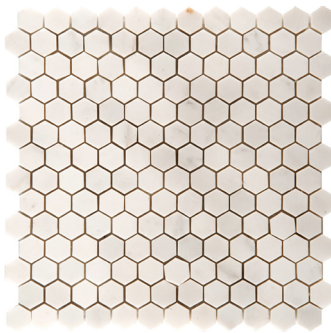

Marble varies in color and veining from stone to stone. The naturally occurring variations contribute to its distinctive appeal. Polishing achieves a glossy finish that enhances the colors of this timeless classic.

CALACATA ORO

Polished & Honed Marble

FLOOR / WALL  RESIDENTIAL  COMMERCIAL  INDOOR 

18" x 18", 12" x 24" | Polished & Honed
4" x 8" | Polished

Hexagon 1" on 12" x 12" Mesh
Polished

1" x 12" Mini Cigaro | Polished

Sizes			
	18" x 18"	12" x 24"	4" x 8"
	Thickness	10mm	10mm
Testing	Shade Variation Rating		
Results*	V3		

-  Sustainability Attributes
- Health Product Declaration (HPD) provided upon request
 - Product Packaging is 100% recyclable
 - VOC Free